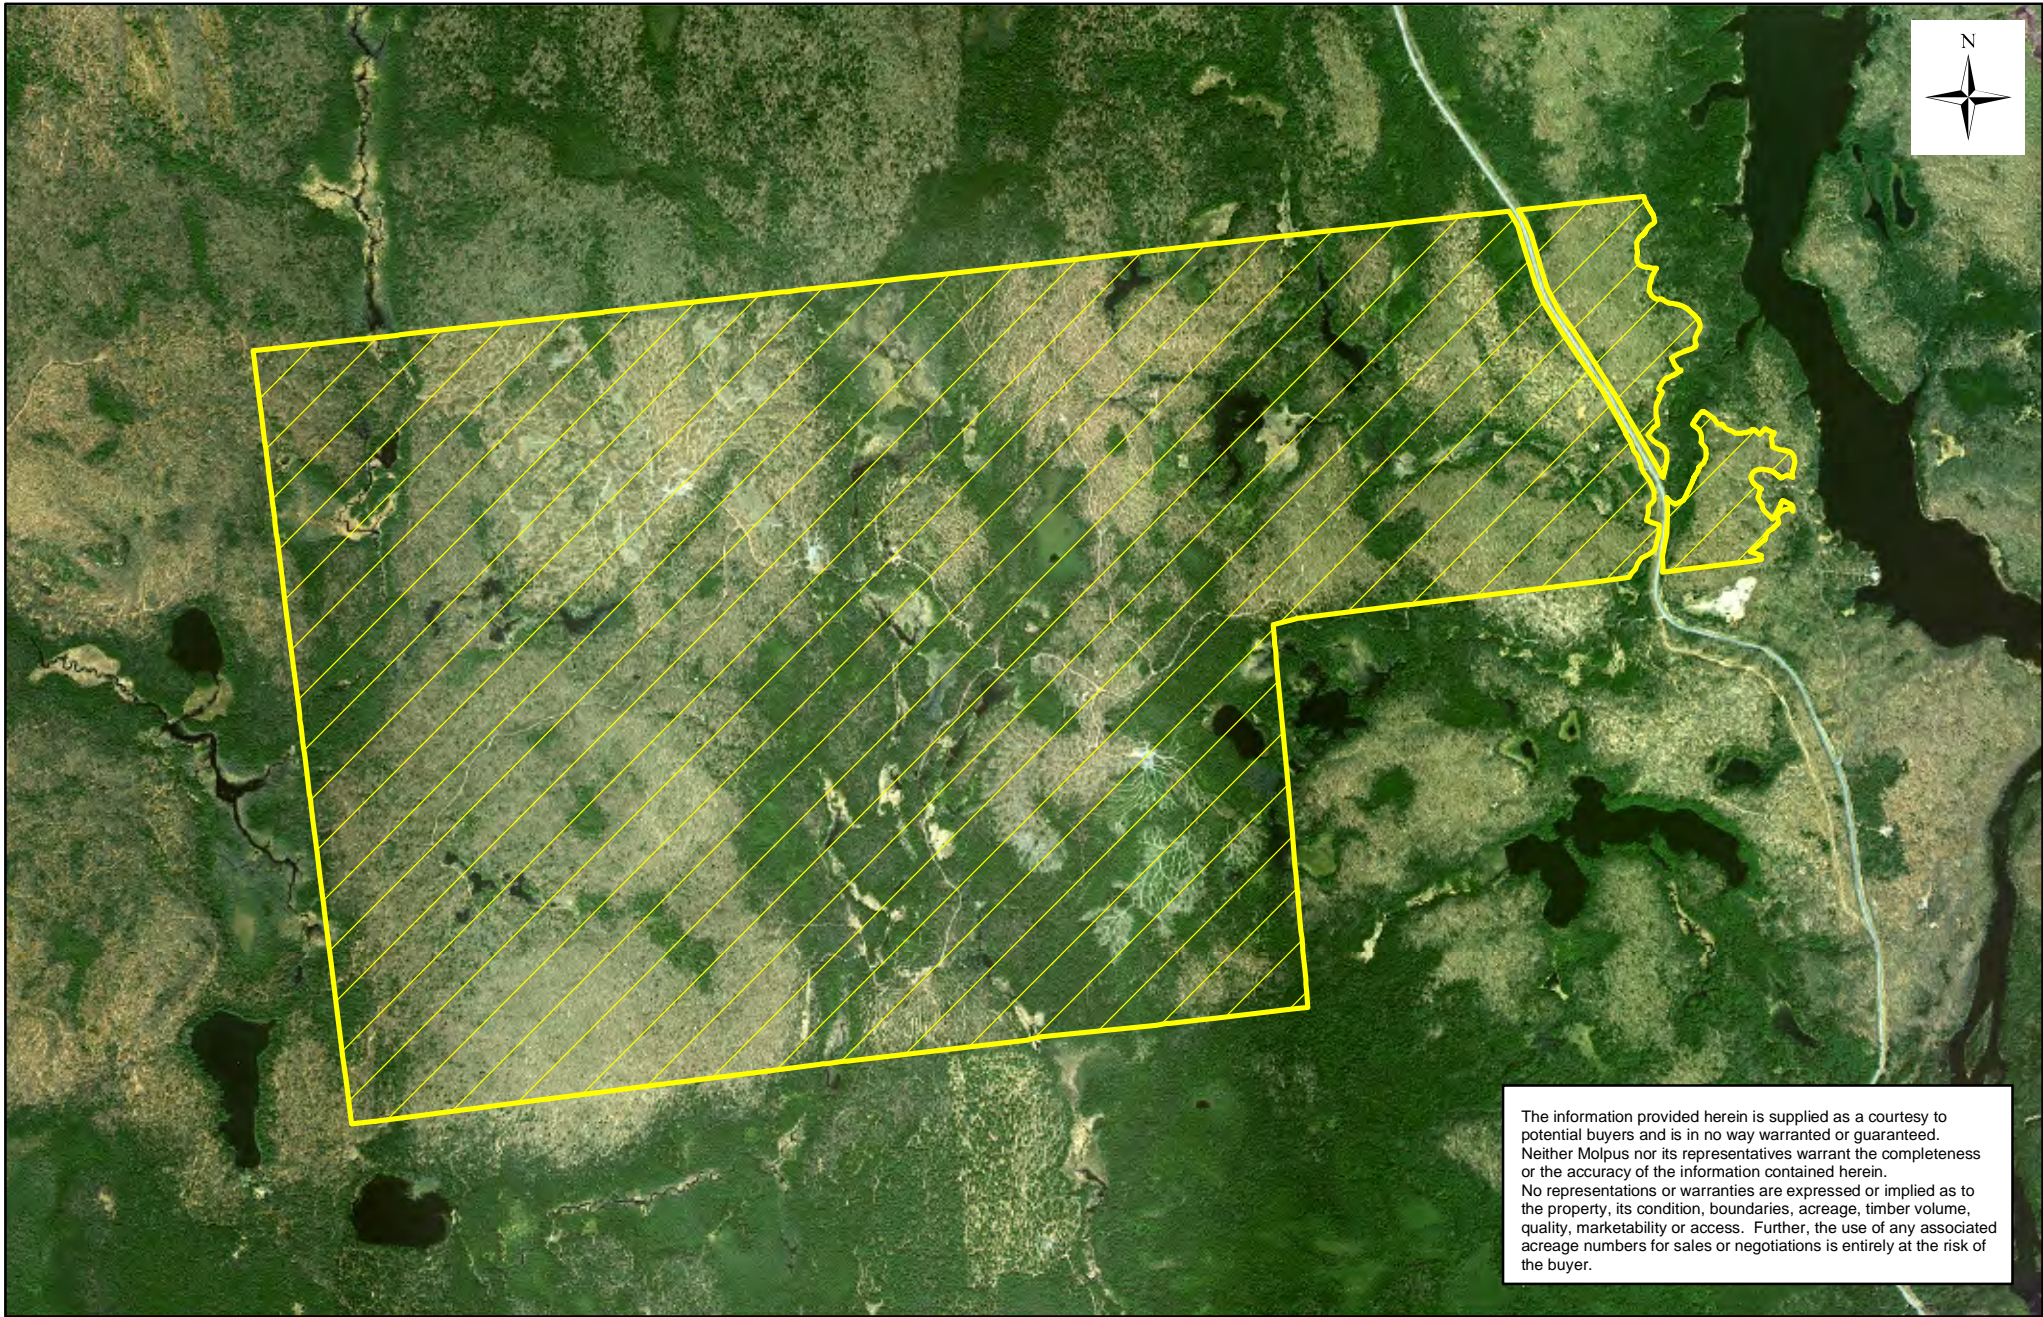

MWF Adirondacks, LLC - Tupper Lake Unit (0187) - Compartment(s) 010-013
Roaring Brook - 3999.93 +/- Acres

The information provided herein is supplied as a courtesy to potential buyers and is in no way warranted or guaranteed. Neither Molpus nor its representatives warrant the completeness or the accuracy of the information contained herein. No representations or warranties are expressed or implied as to the property, its condition, boundaries, acreage, timber volume, quality, marketability or access. Further, the use of any associated acreage numbers for sales or negotiations is entirely at the risk of the buyer.

St. Lawrence, NY
MWFADLS0013

Date: 11/14/2017

0 0.1250.250.375 0.5
Miles