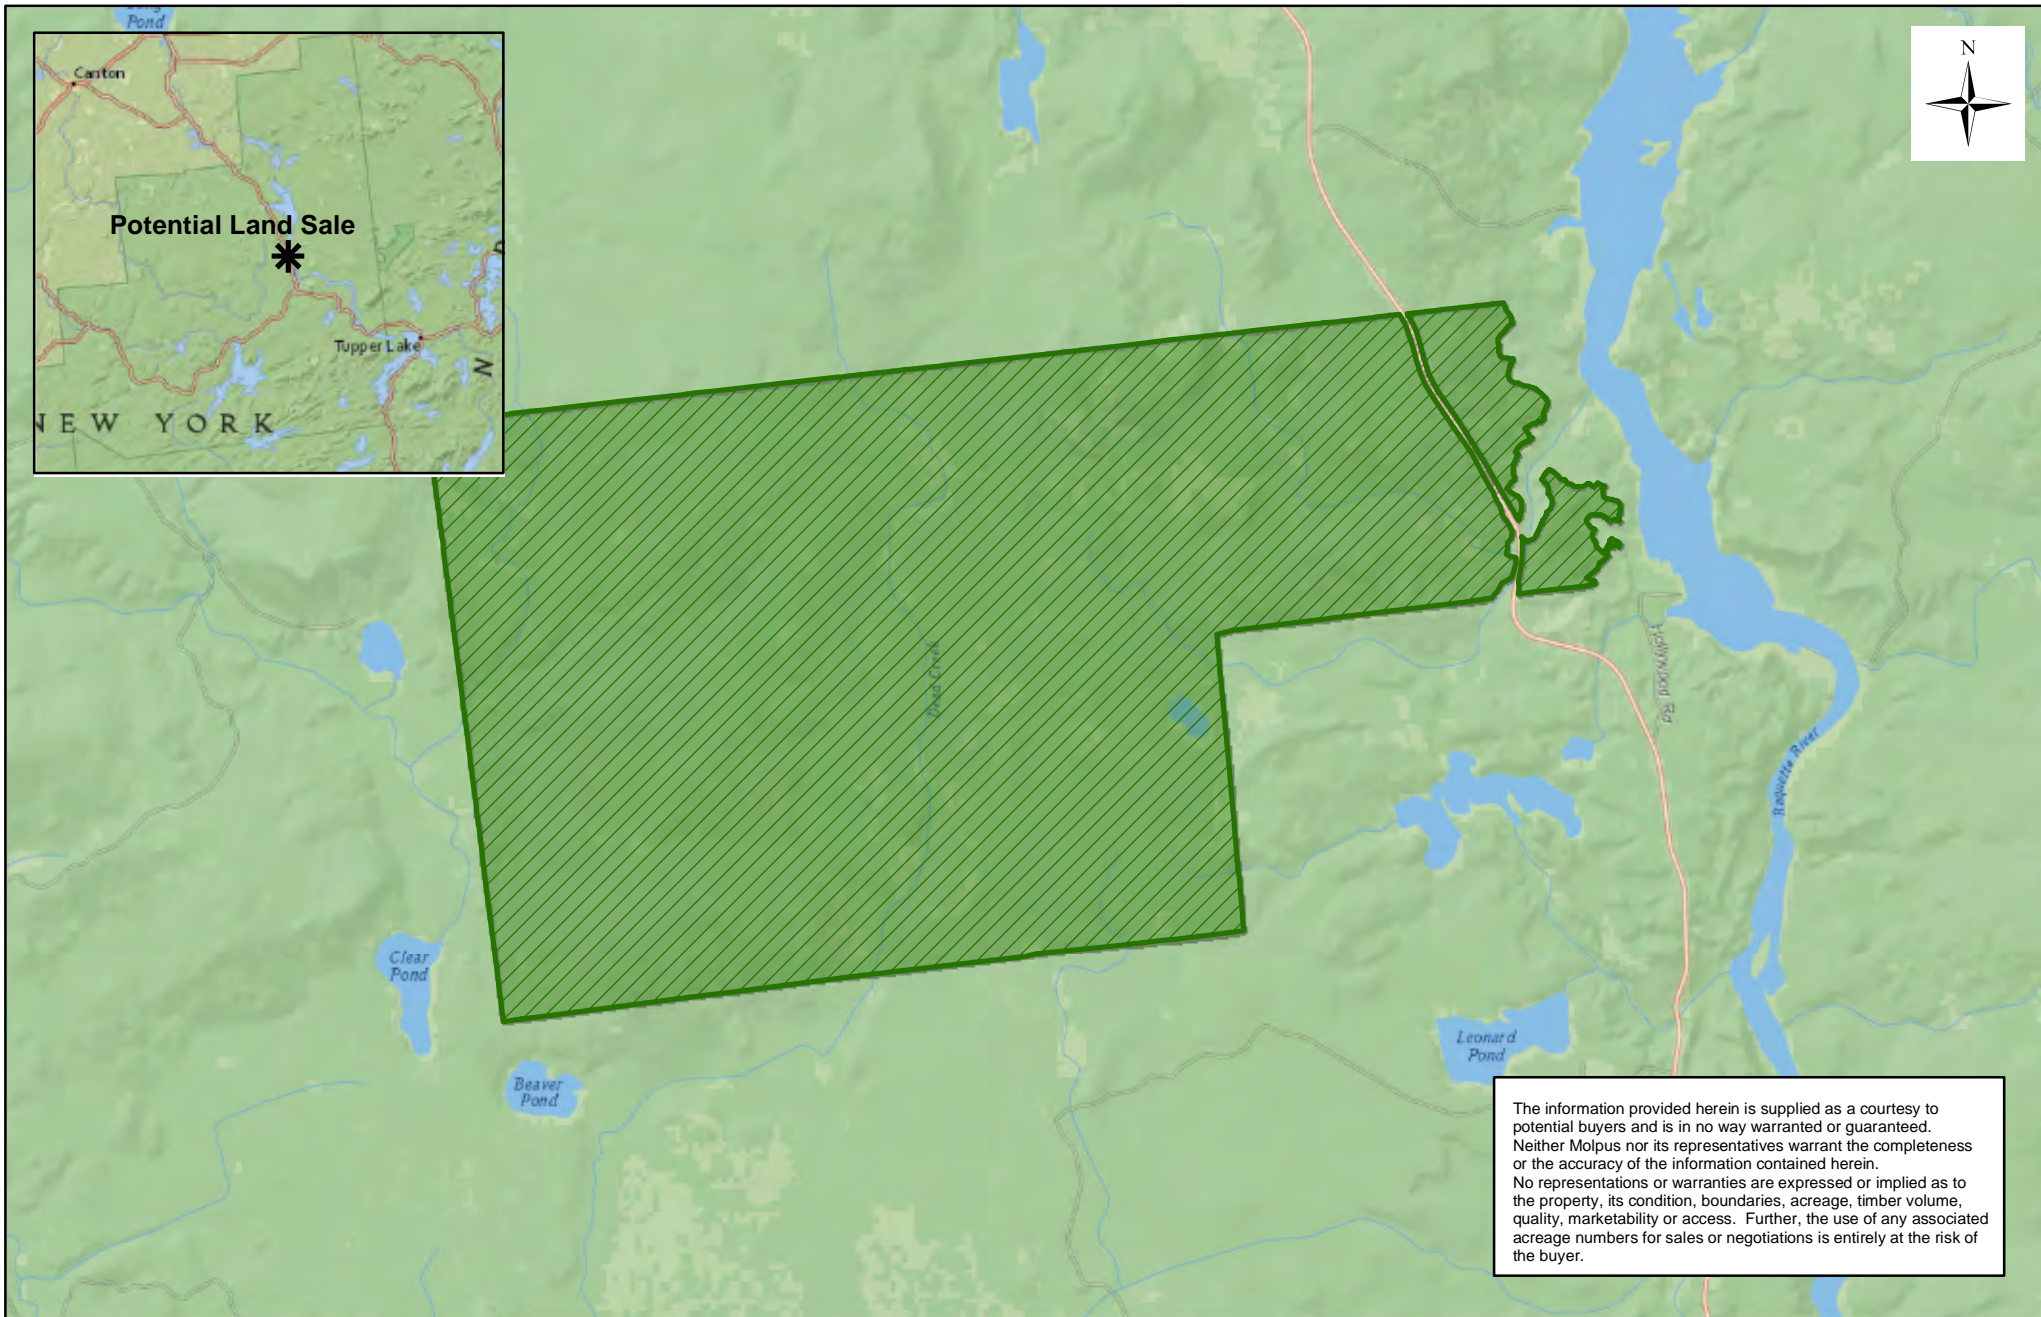

MWF Adirondacks, LLC - Tupper Lake Unit (0187) - Compartment(s) 010-013

Roaring Brook - 3999.93 +/- Acres

St. Lawrence, NY
MWFADLS0013

Date: 11/14/2017