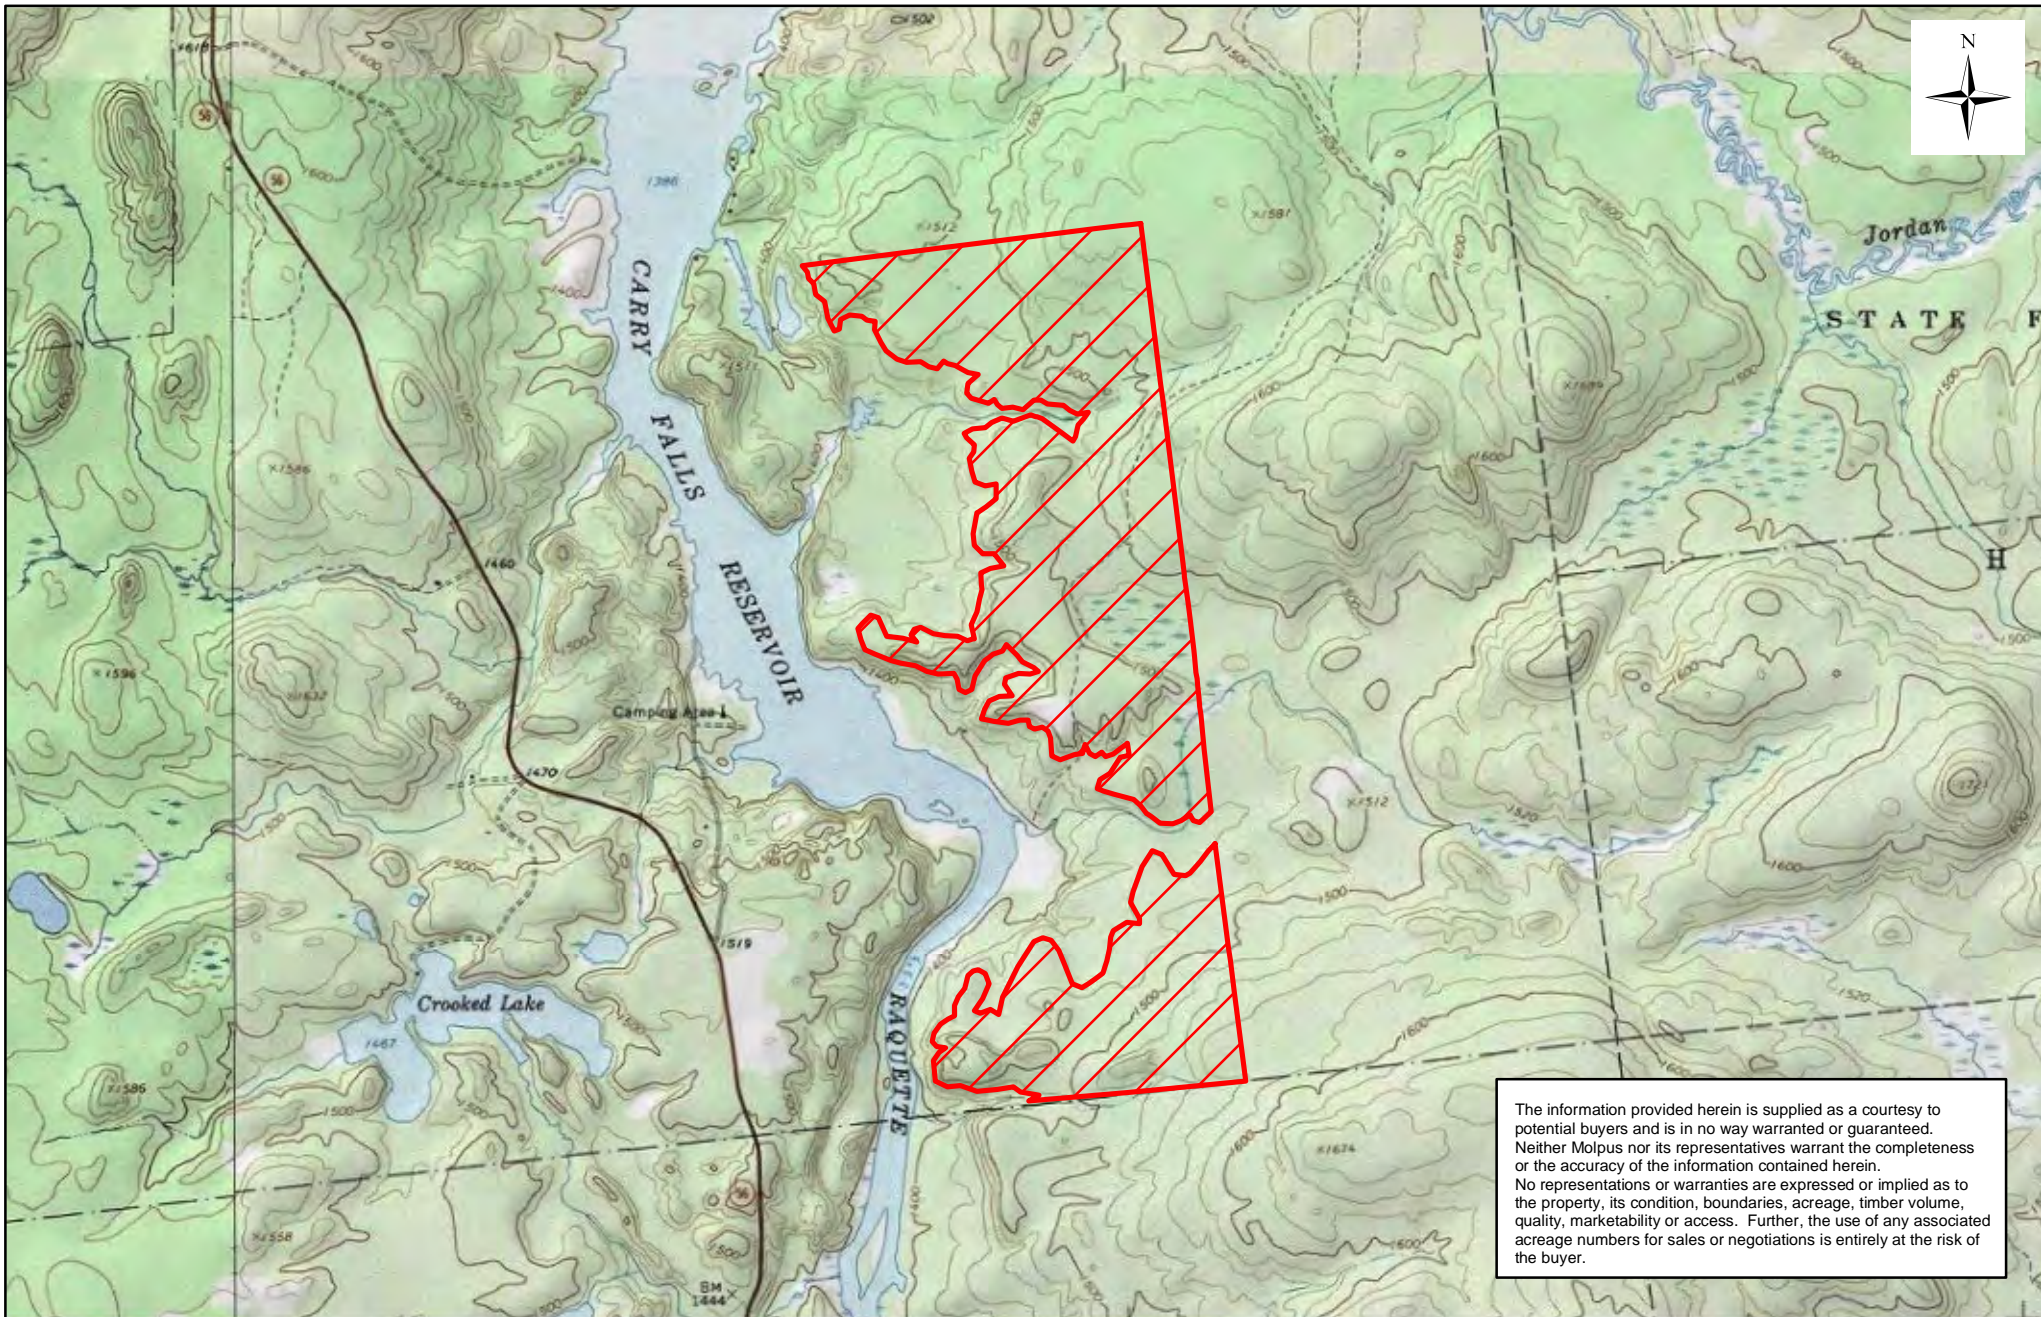

MWF Adirondacks, LLC - Tupper Lake Unit (0187) - Compartment(s) 014

East Side Carry Falls - 570.92 +/- Acres

The information provided herein is supplied as a courtesy to potential buyers and is in no way warranted or guaranteed. Neither Molpus nor its representatives warrant the completeness or the accuracy of the information contained herein. No representations or warranties are expressed or implied as to the property, its condition, boundaries, acreage, timber volume, quality, marketability or access. Further, the use of any associated acreage numbers for sales or negotiations is entirely at the risk of the buyer.

St. Lawrence, NY
MWFADLS0012

Date: 11/14/2017

0 0.125 0.25 0.375 0.5
Miles