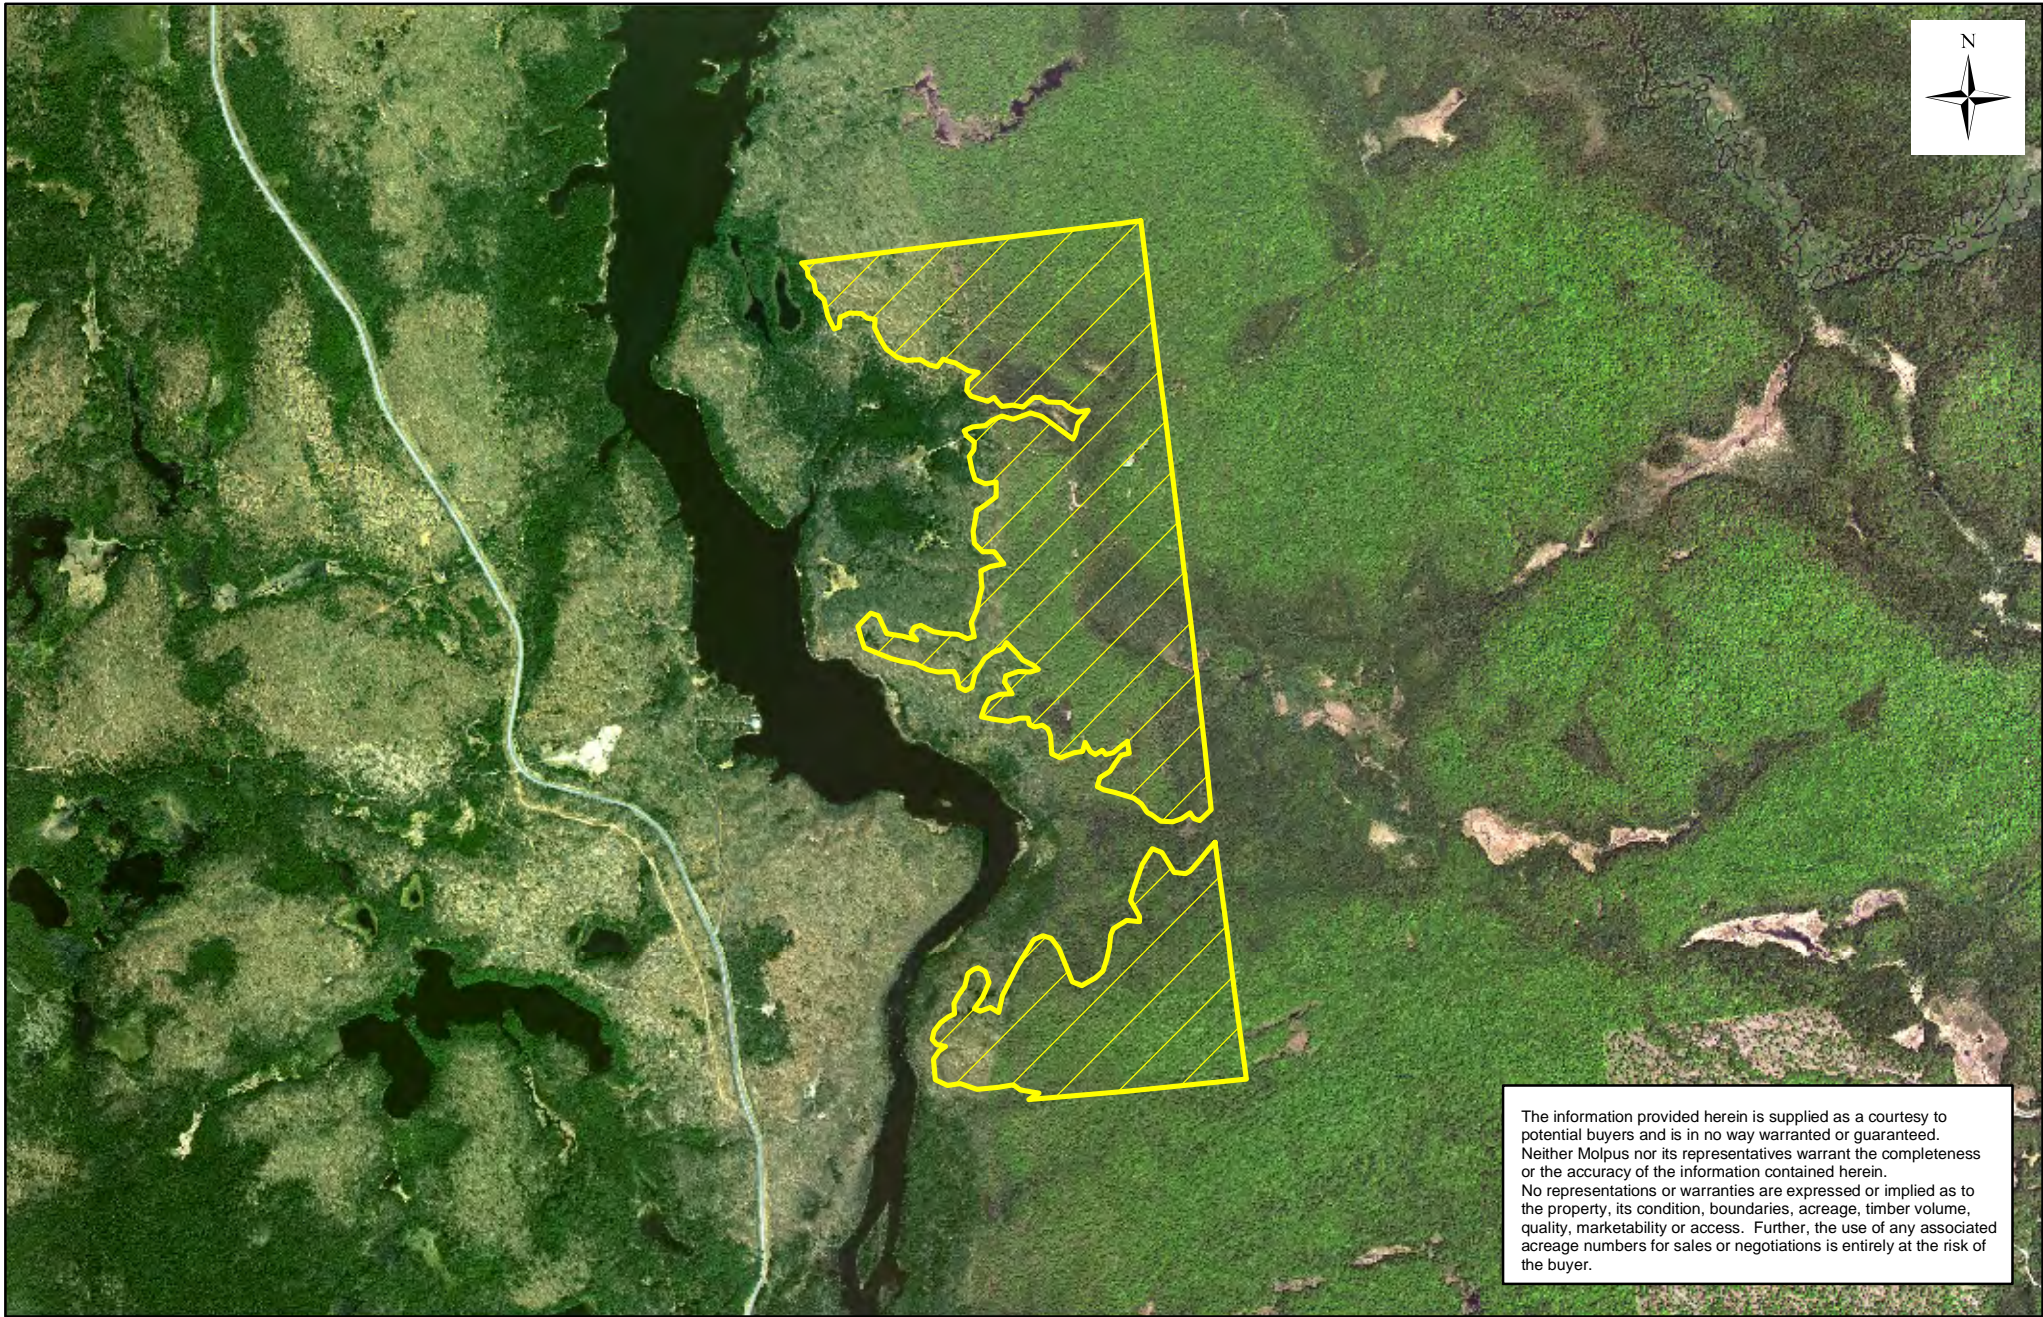

MWF Adirondacks, LLC - Tupper Lake Unit (0187) - Compartment(s) 014

East Side Carry Falls - 570.92 +/- Acres

The information provided herein is supplied as a courtesy to potential buyers and is in no way warranted or guaranteed. Neither Molpus nor its representatives warrant the completeness or the accuracy of the information contained herein. No representations or warranties are expressed or implied as to the property, its condition, boundaries, acreage, timber volume, quality, marketability or access. Further, the use of any associated acreage numbers for sales or negotiations is entirely at the risk of the buyer.

St. Lawrence, NY
MWFADLS0012

Date: 11/14/2017

0 0.125 0.25 0.375 0.5
Miles