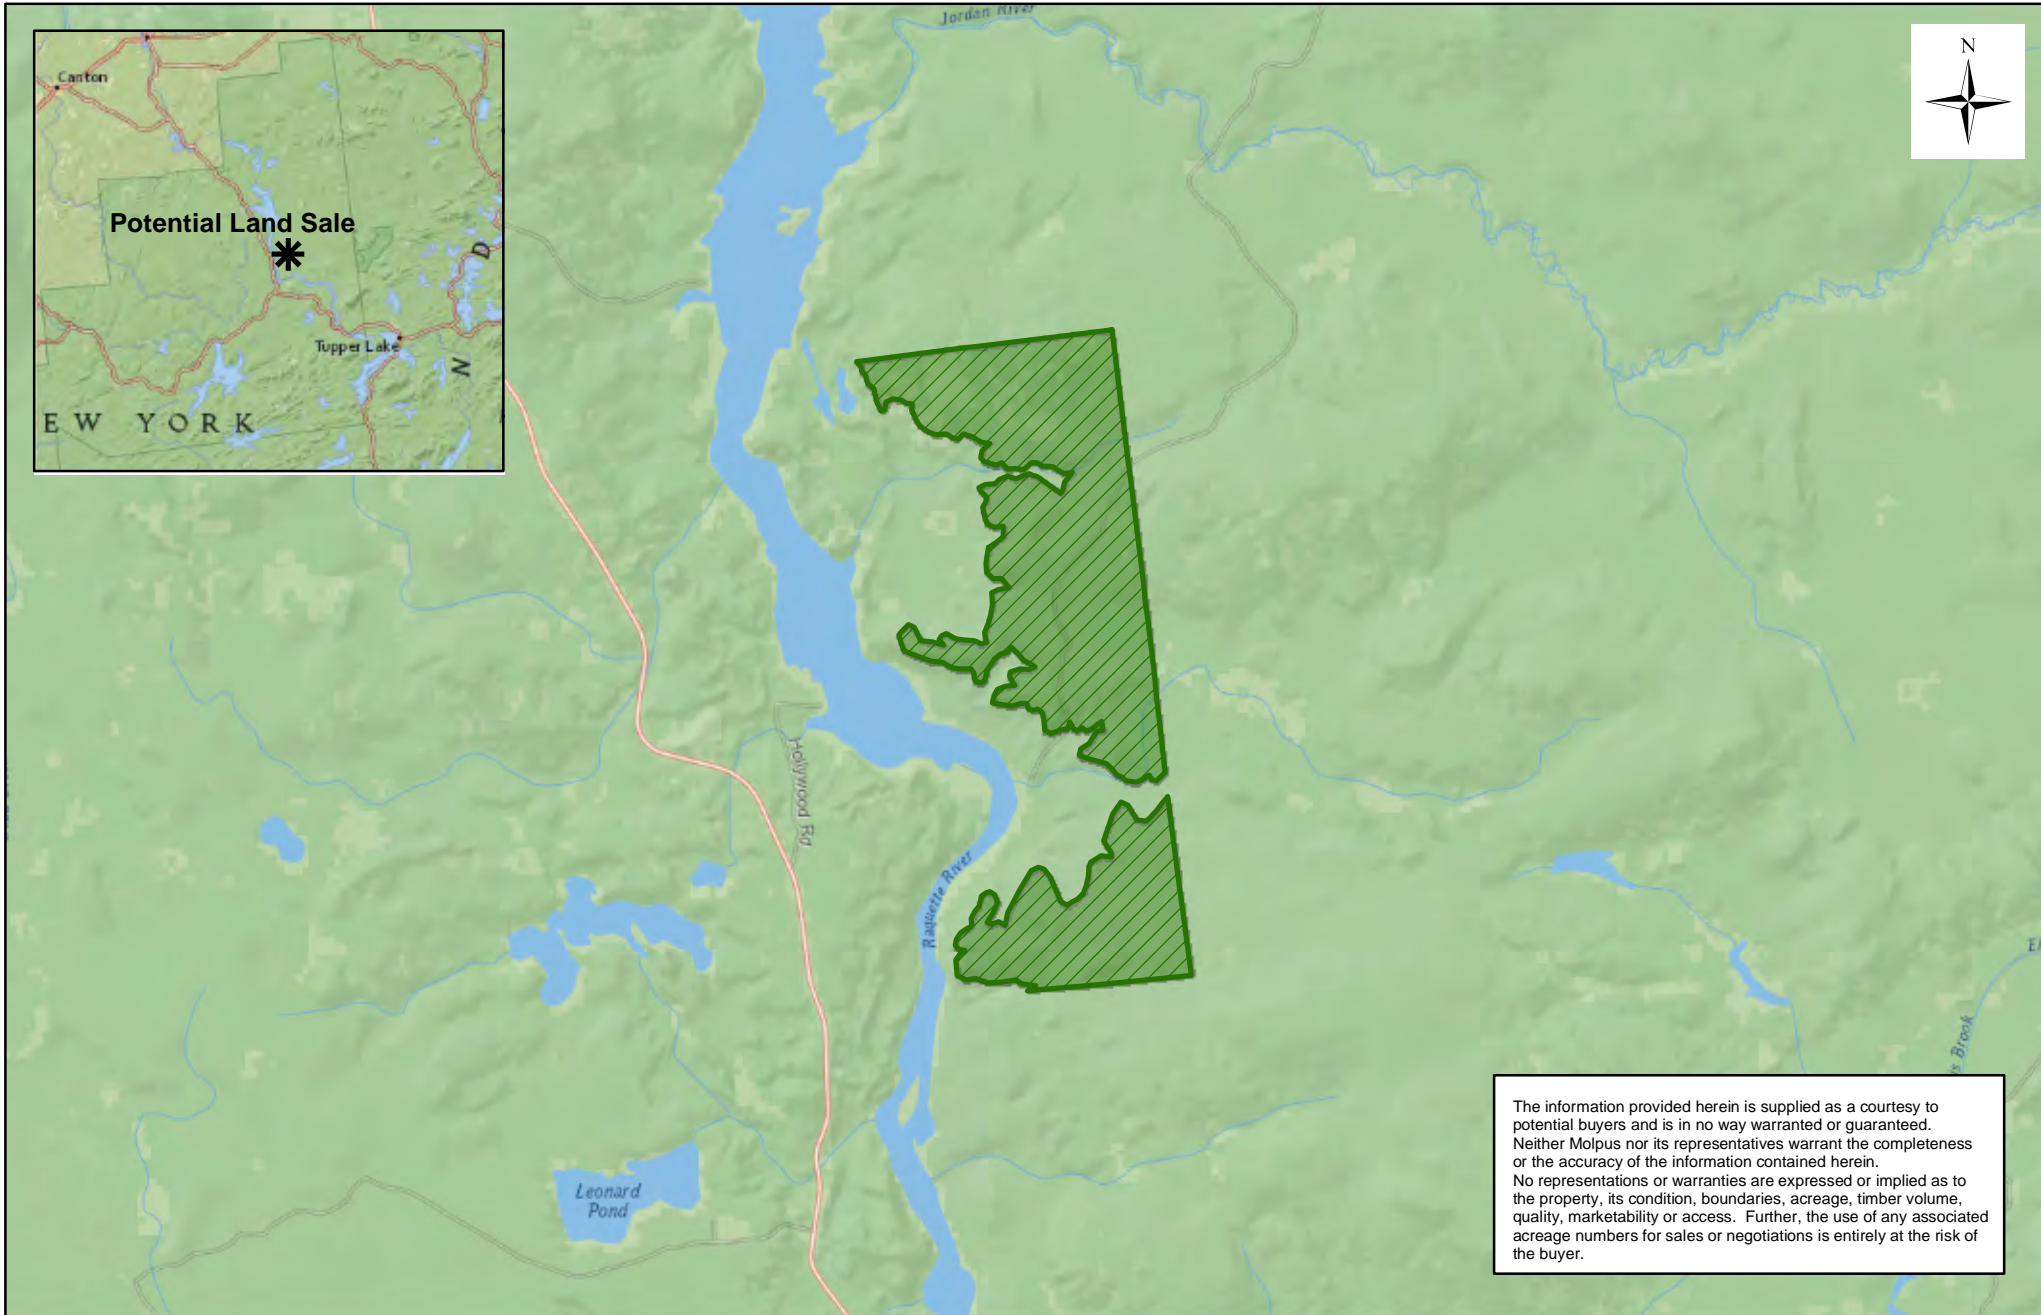

MWF Adirondacks, LLC - Tupper Lake Unit (0187) - Compartment(s) 014

East Side Carry Falls - 570.92 +/- Acres

The information provided herein is supplied as a courtesy to potential buyers and is in no way warranted or guaranteed. Neither Molpus nor its representatives warrant the completeness or the accuracy of the information contained herein. No representations or warranties are expressed or implied as to the property, its condition, boundaries, acreage, timber volume, quality, marketability or access. Further, the use of any associated acreage numbers for sales or negotiations is entirely at the risk of the buyer.