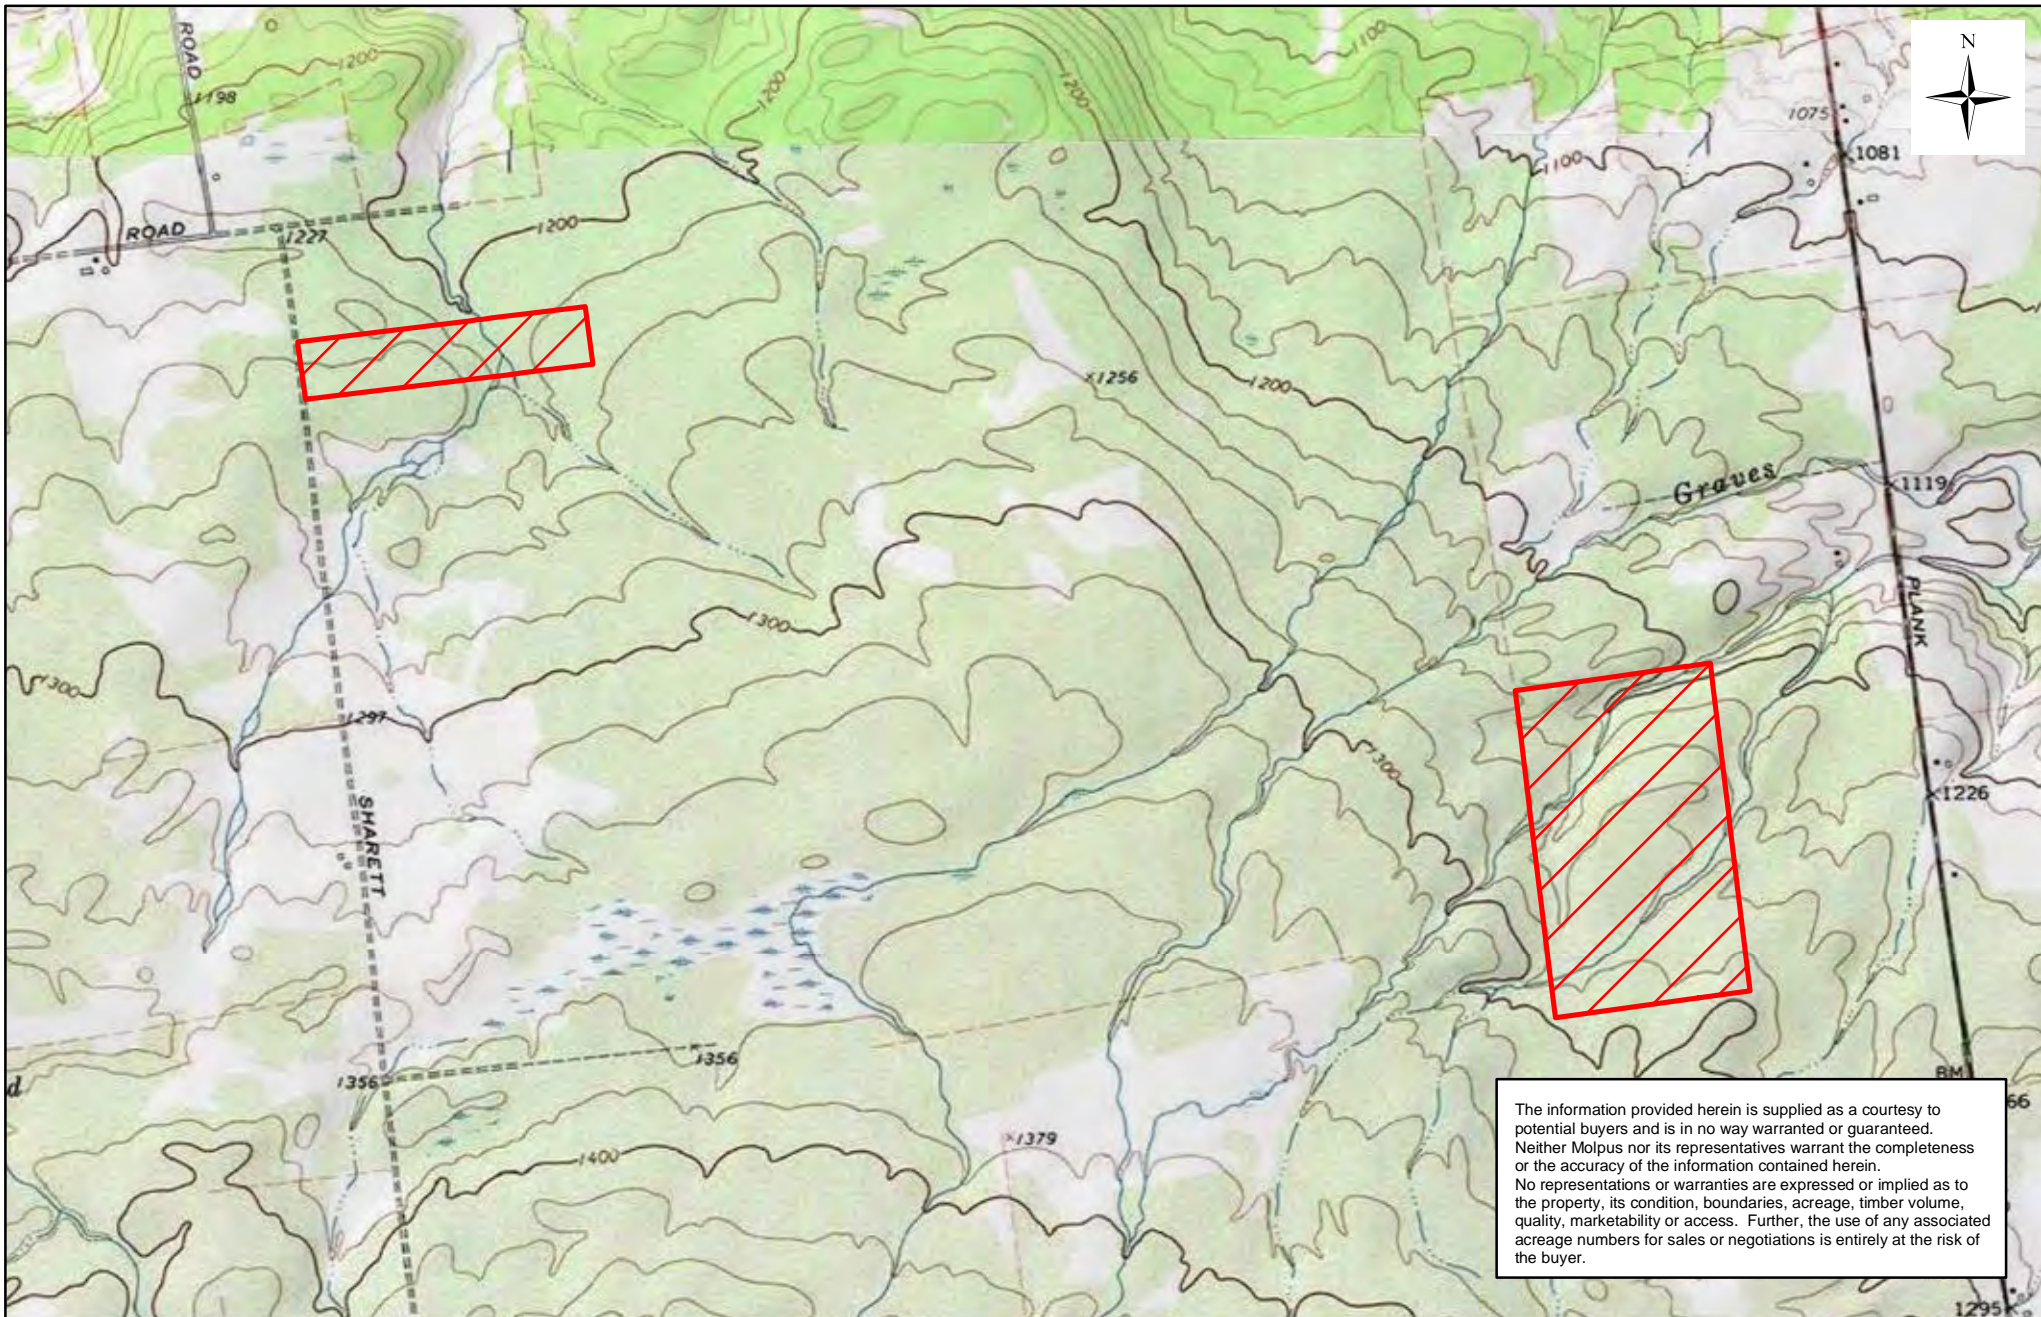

MWF Adirondacks, LLC - Tupper Lake Unit (0187) - Compartment(s) 021 Ellenburg Lot - 153.29 +/- Acres

The information provided herein is supplied as a courtesy to potential buyers and is in no way warranted or guaranteed. Neither Molpus nor its representatives warrant the completeness or the accuracy of the information contained herein. No representations or warranties are expressed or implied as to the property, its condition, boundaries, acreage, timber volume, quality, marketability or access. Further, the use of any associated acreage numbers for sales or negotiations is entirely at the risk of the buyer.

Clinton, NY
MWFADLS0005

Date: 11/14/2017

0 0.125 0.25 0.375 0.5
Miles