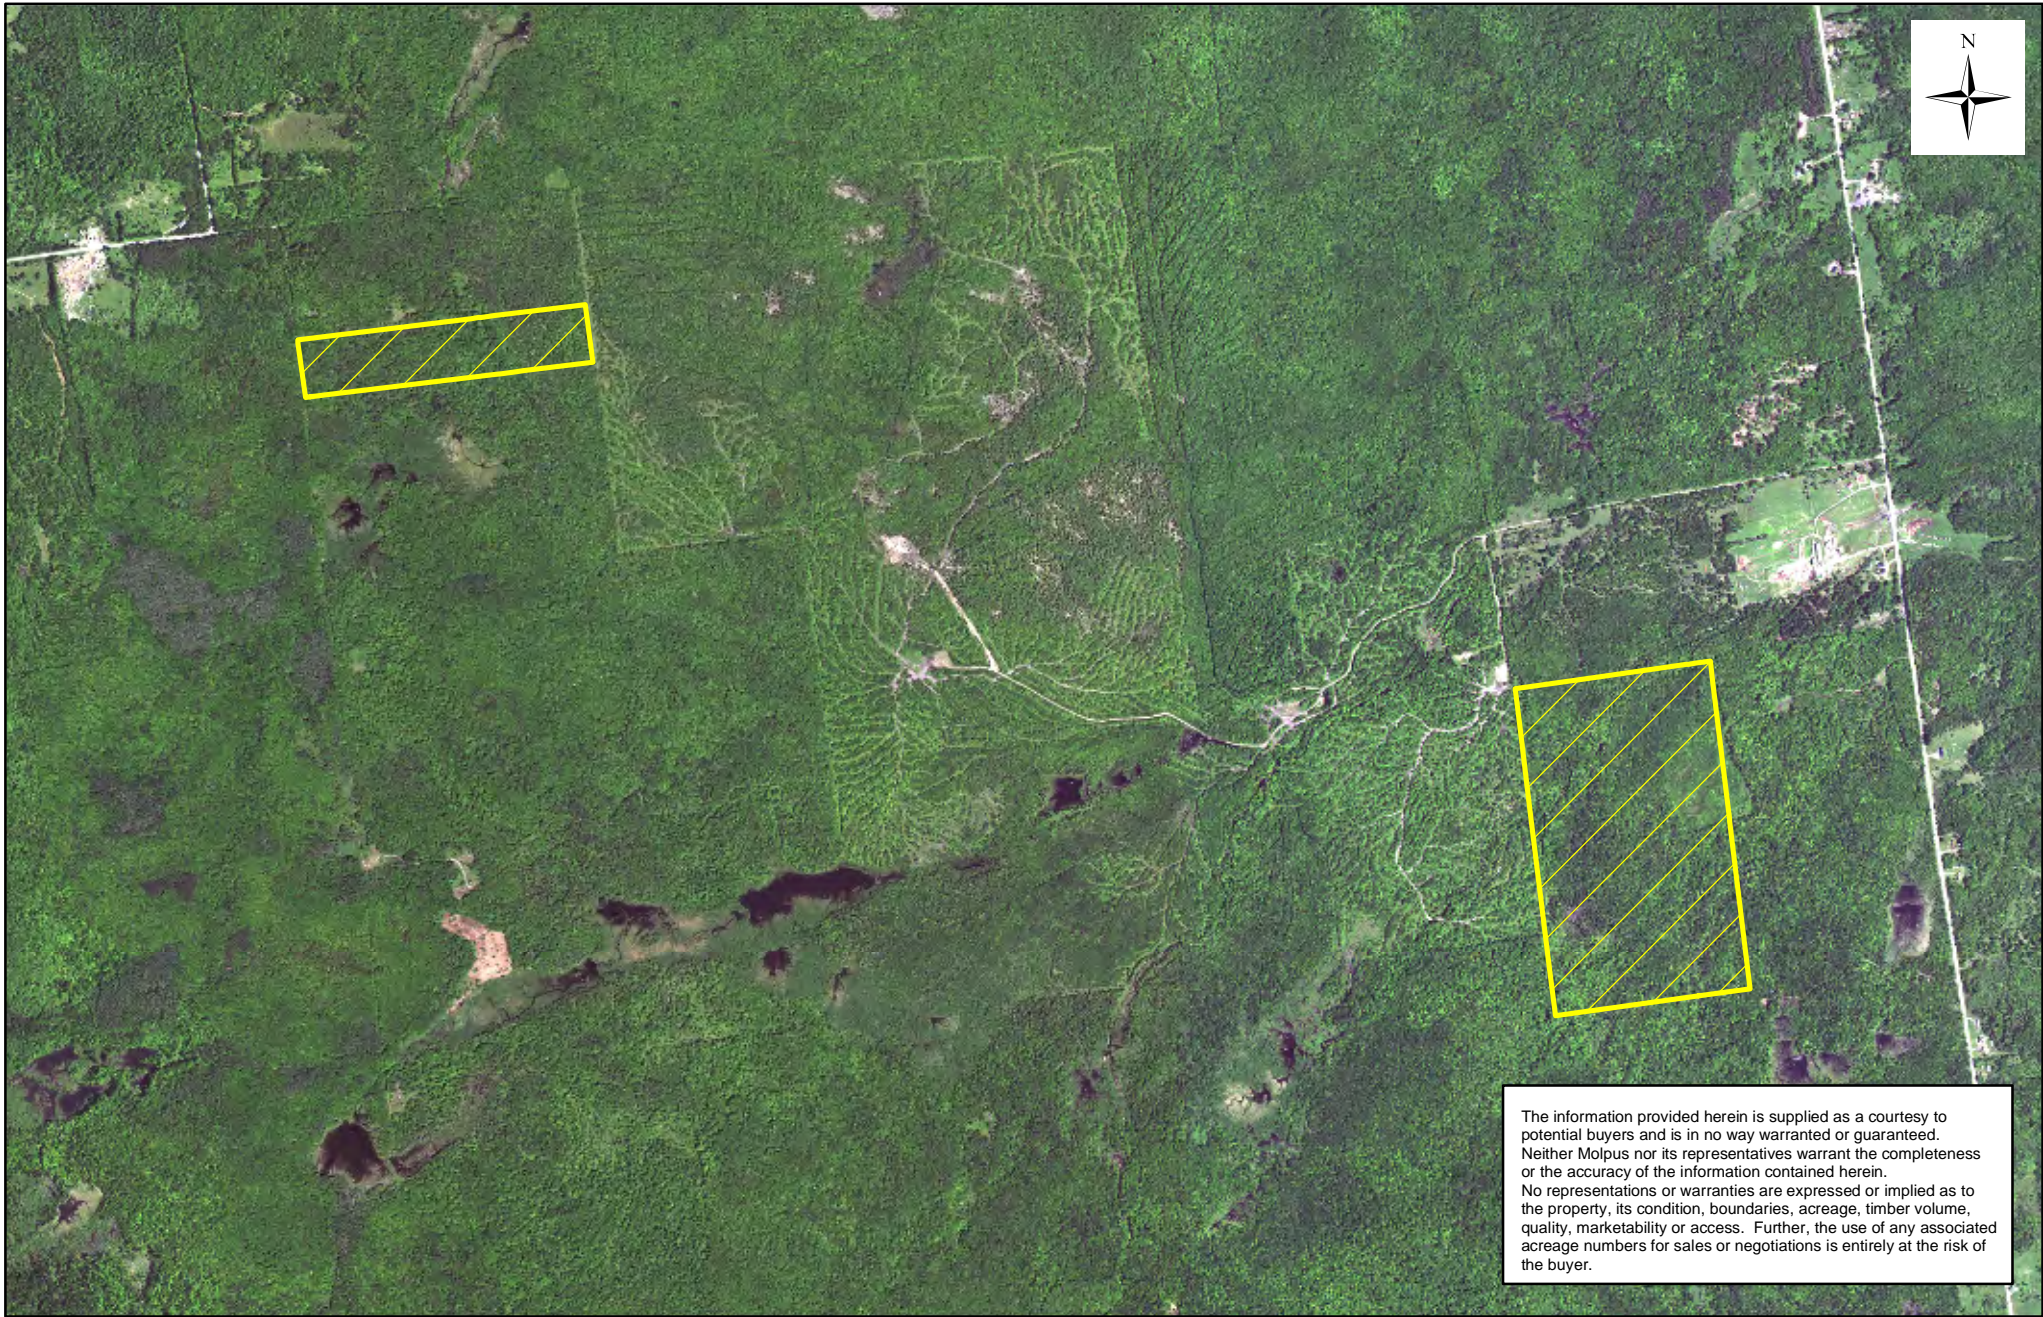

# MWF Adirondacks, LLC - Tupper Lake Unit (0187) - Compartment(s) 021

## Ellenburg Lot - 153.29 +/- Acres

The information provided herein is supplied as a courtesy to potential buyers and is in no way warranted or guaranteed. Neither Molpus nor its representatives warrant the completeness or the accuracy of the information contained herein. No representations or warranties are expressed or implied as to the property, its condition, boundaries, acreage, timber volume, quality, marketability or access. Further, the use of any associated acreage numbers for sales or negotiations is entirely at the risk of the buyer.