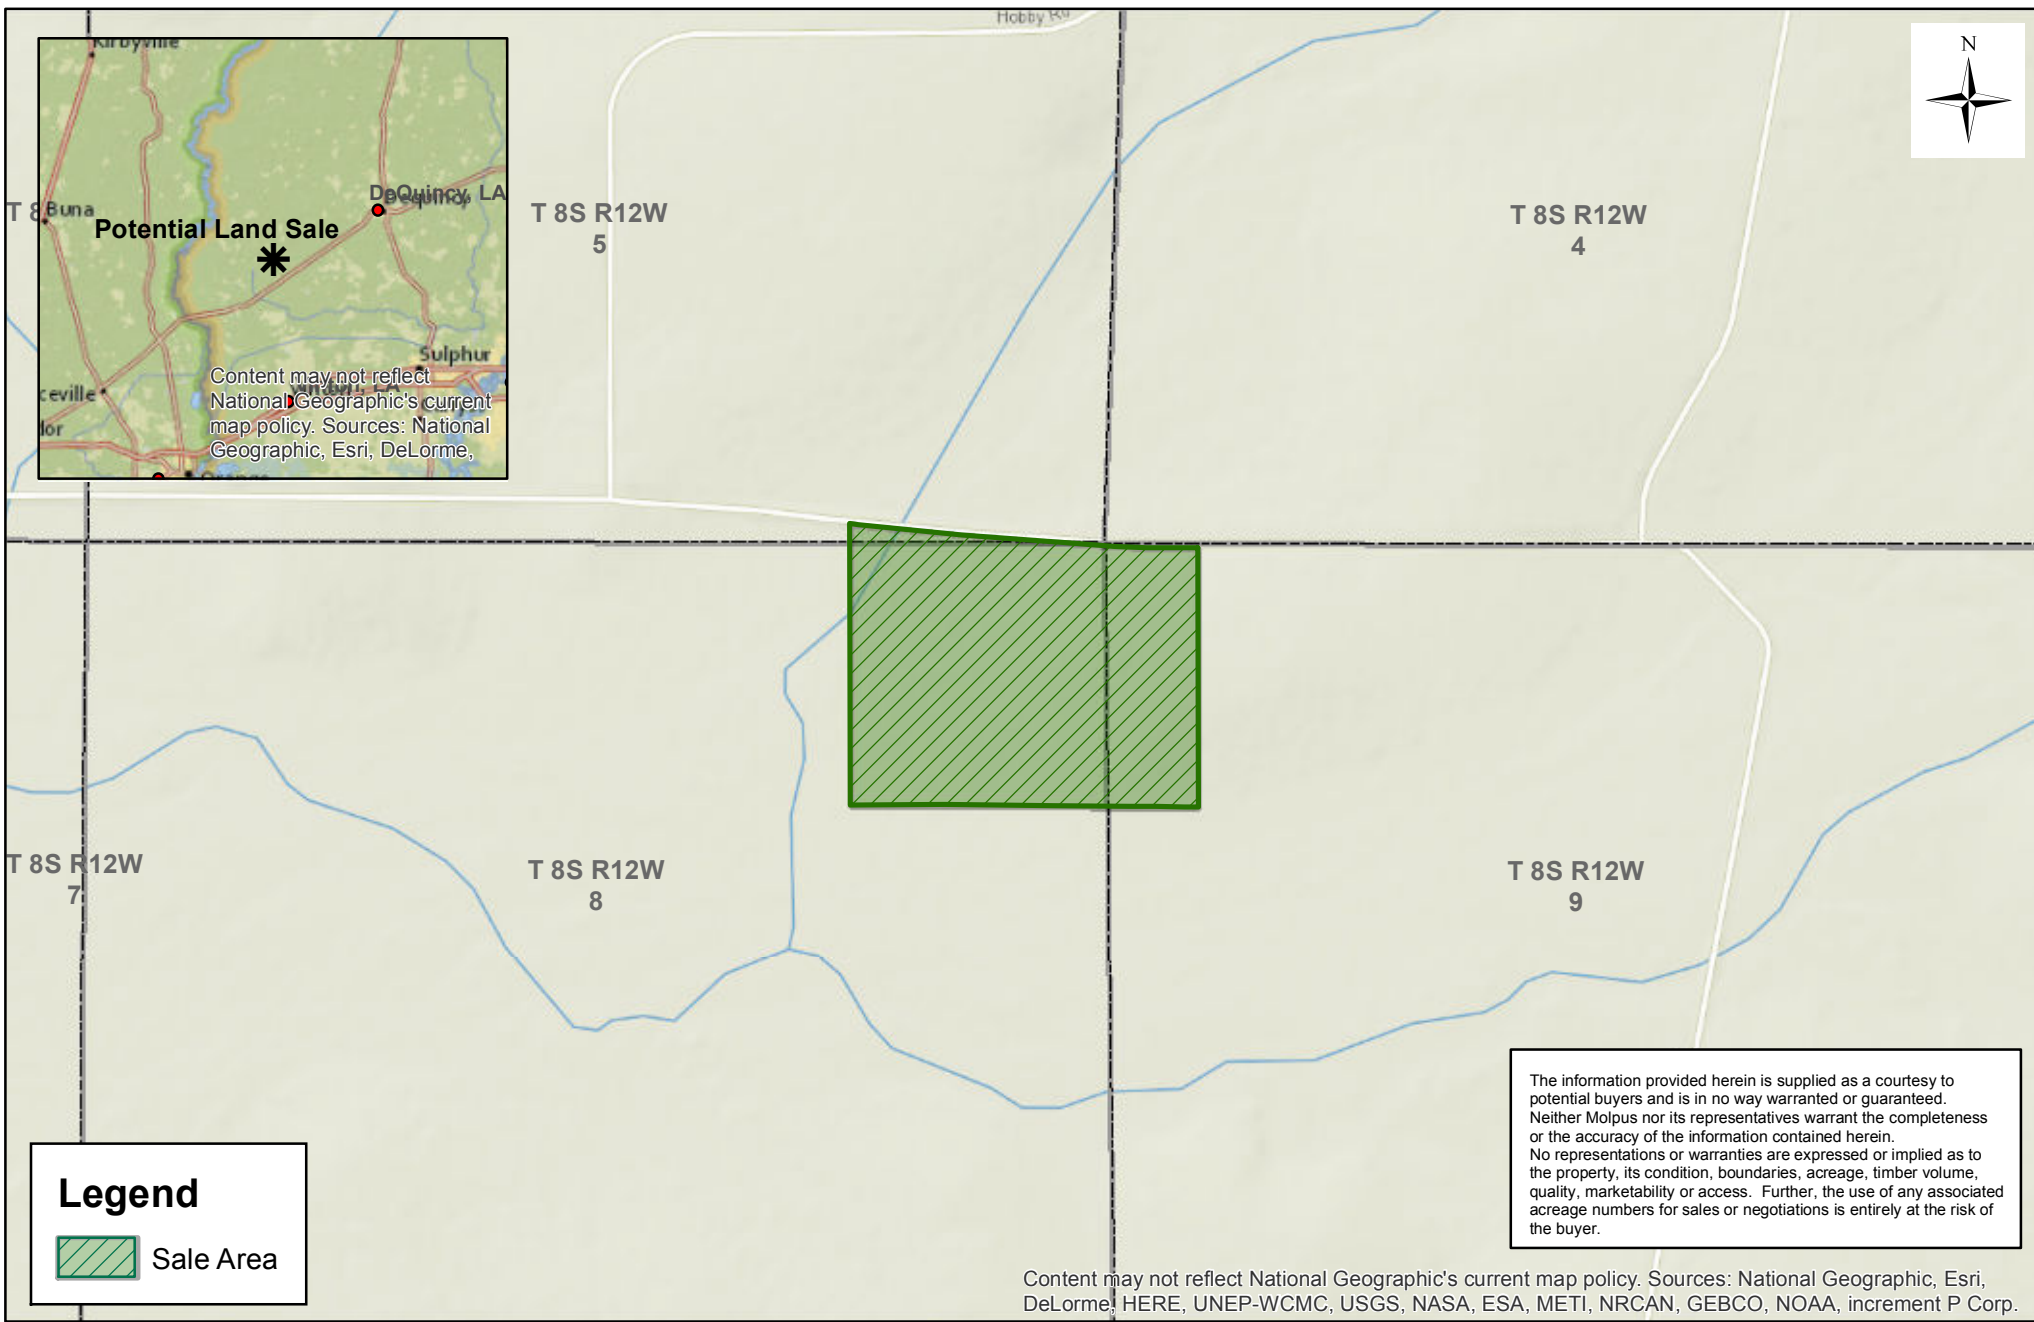

# MWF Madison, LLC - Green Island Unit (0145) - Compartment 027

## Sale Area - 56 +/- Acres

Calcasieu Parish, LA  
PEN\_MWFMALS0016

Date: 8/23/2016