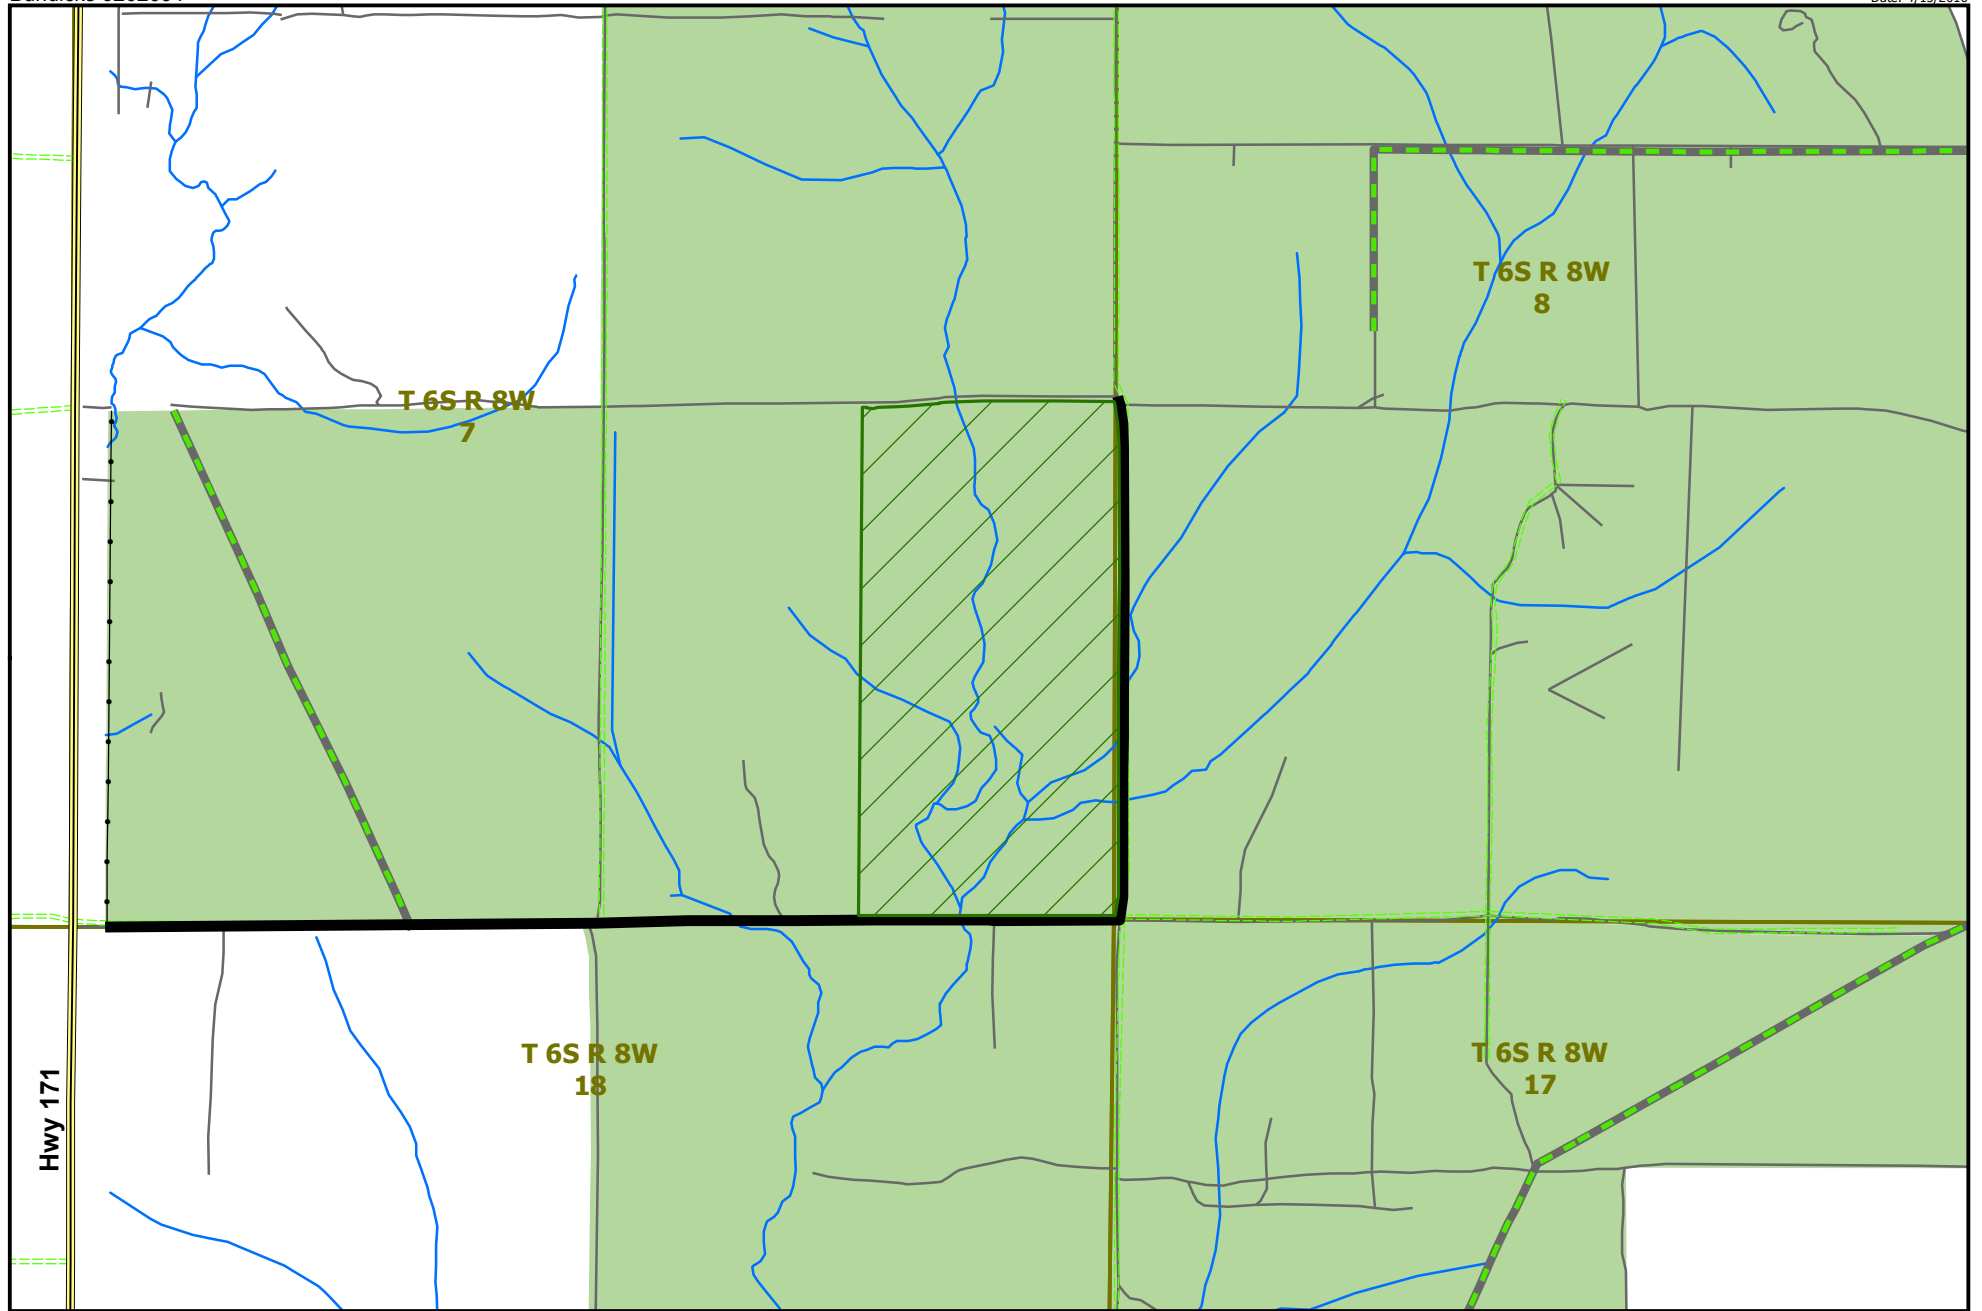

MWF IV Acadia, LLC

Bundicks 0202091

Potential Landsale in Beauregard Parish, LA

Sale Acres: 82.38 ±

Date: 4/15/2016

1 inch = 1,000 feet

- Land Sale Area
- ROW Easement
- Pipeline
- Powerline
- MWFAC Timberlands

MOLPUS WOODLANDS GROUP®

Event Number: pen_MWFACLS0040