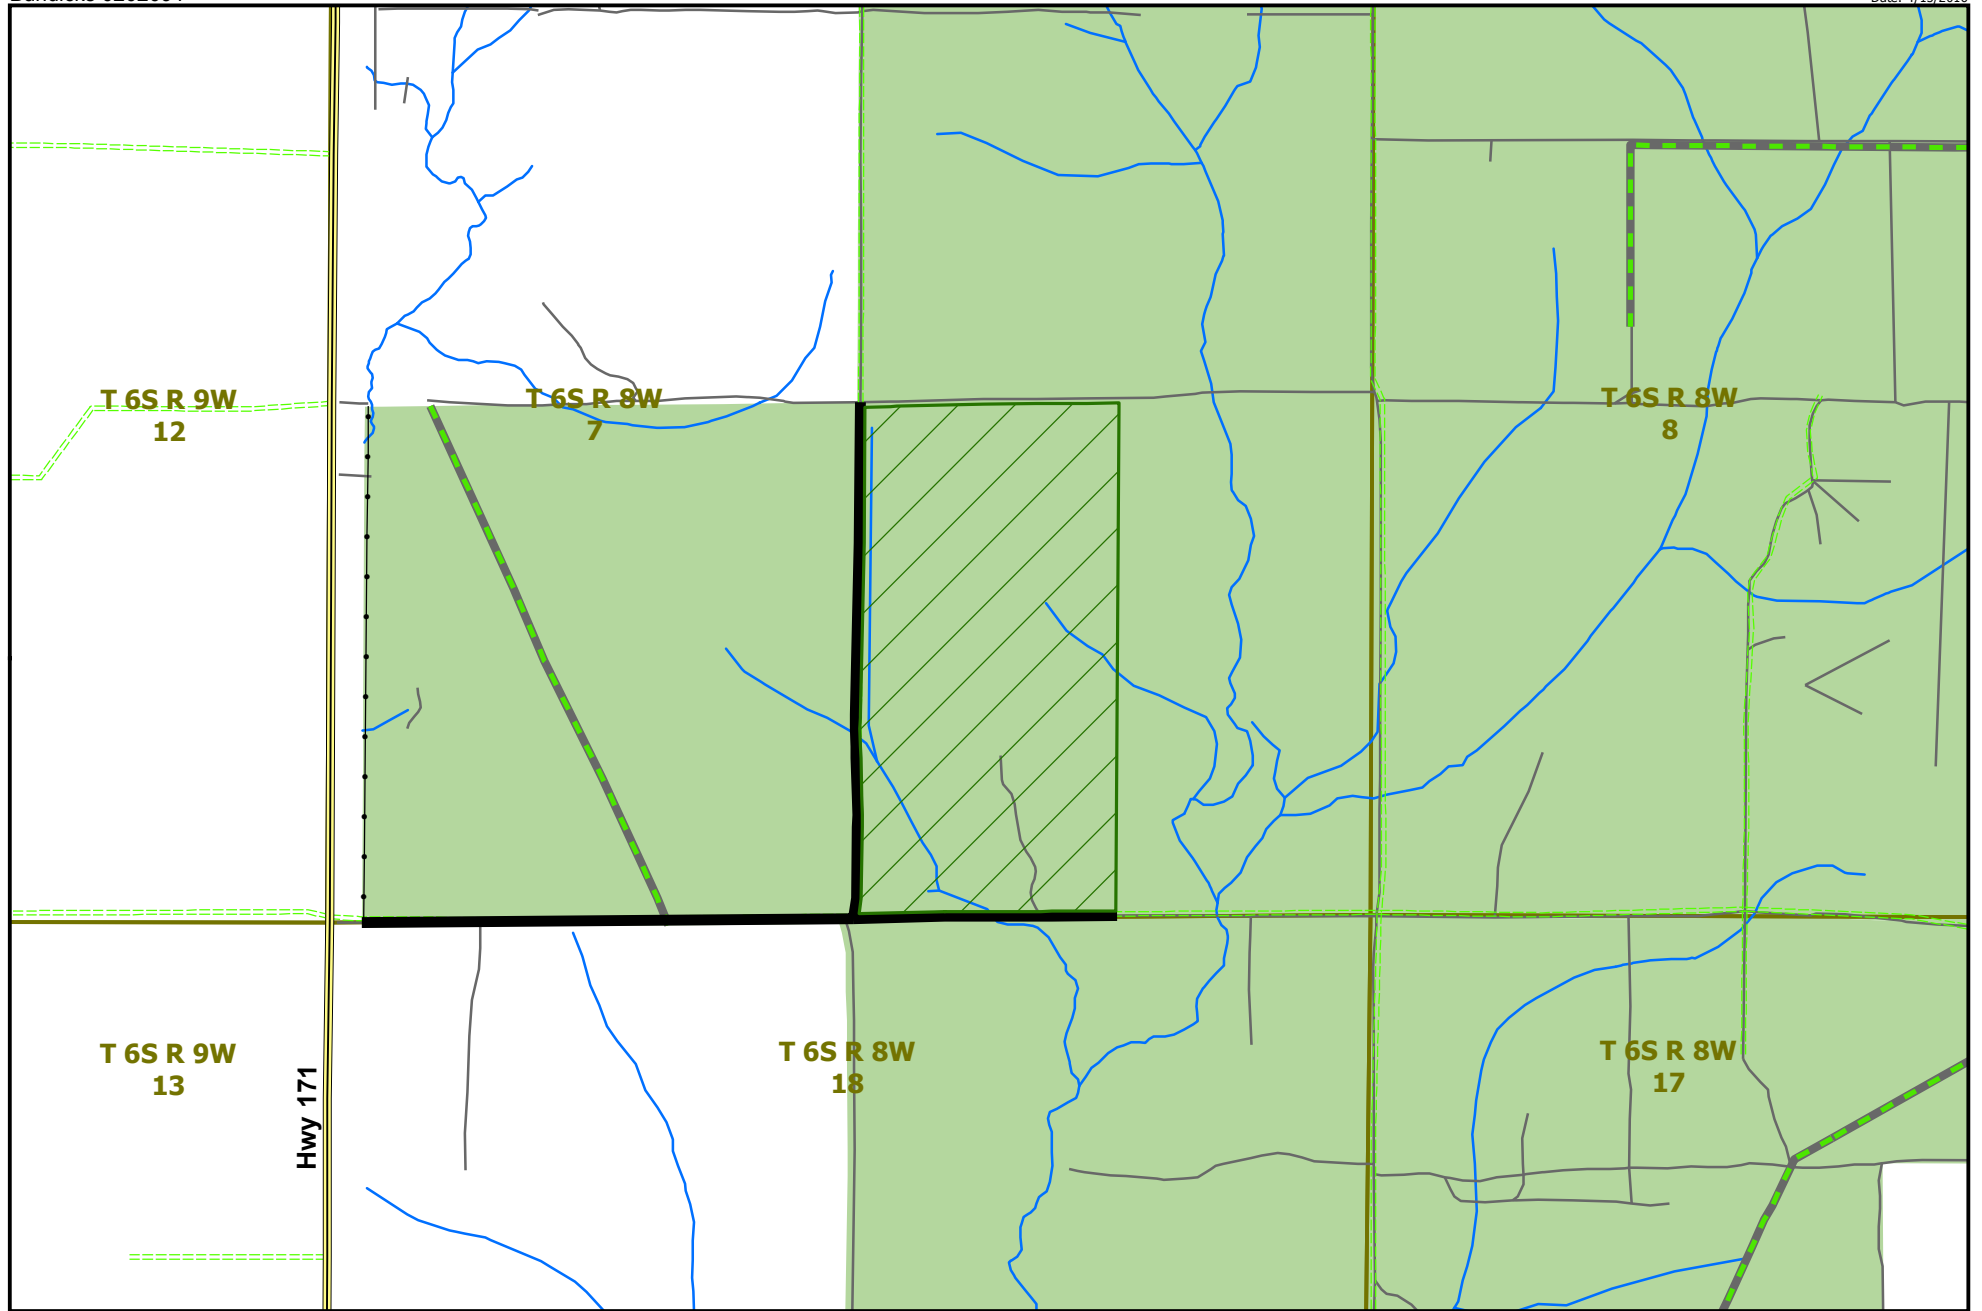

MWF IV Acadia, LLC

Bundicks 0202091

Potential Landsale in Beauregard Parish, LA

Sale Acres: 80.46 ±

Date: 4/15/2016

1 inch = 1,000 feet

- Land Sale Area
- Pipeline
- ROW Easement
- Powerline
- MWFAC Timberlands

MOLPUS WOODLANDS GROUP®

Event Number: pen_MWFACLS0039