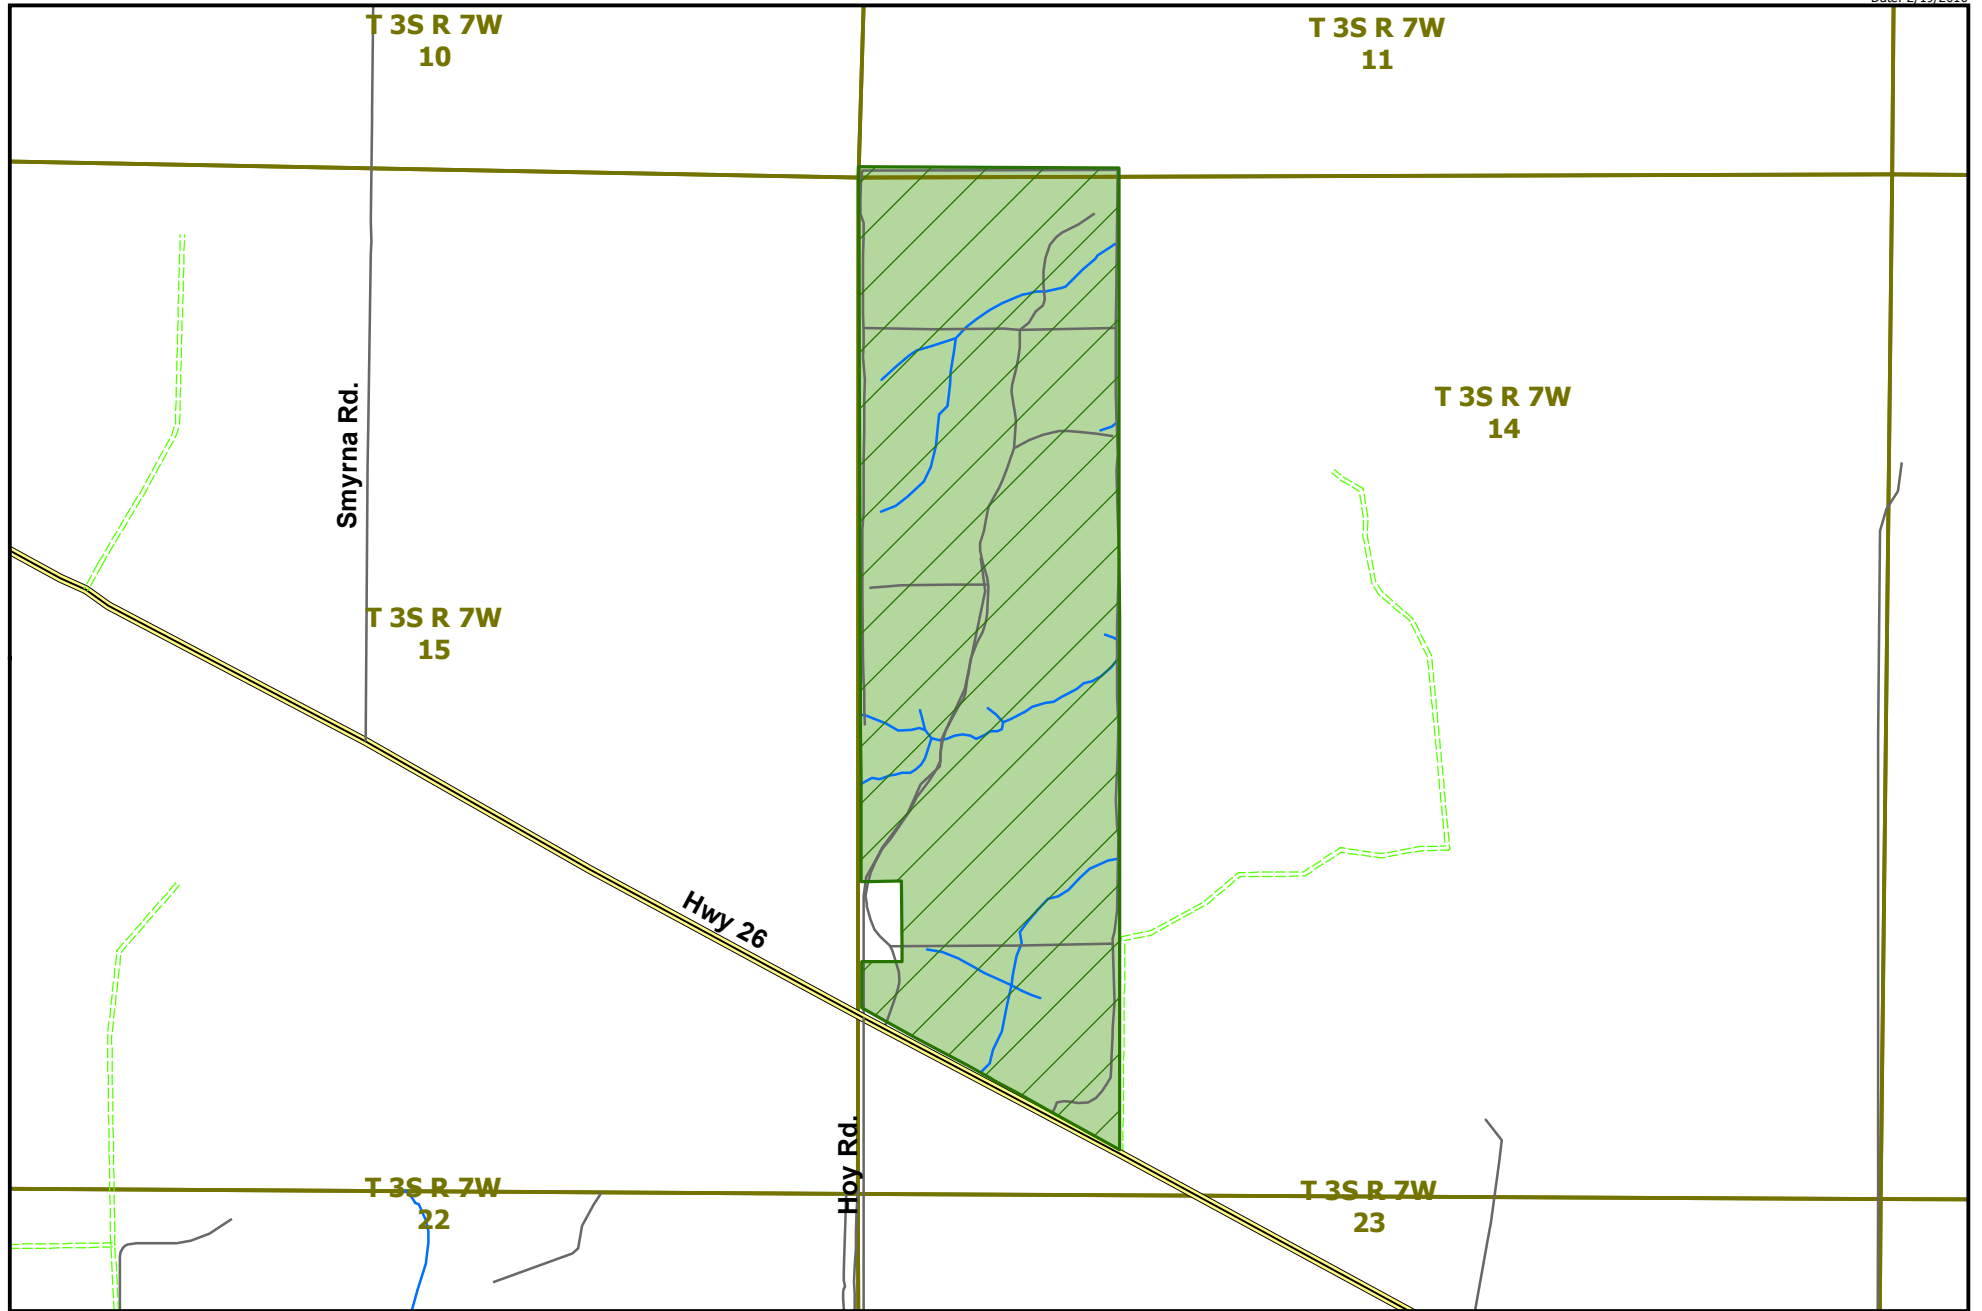

MWF IV Acadia, LLC

Potential Landsale in Beauregard Parish, LA
Sale Acres: 145 ±

Date: 2/19/2016

1 inch = 1,000 feet

- MWFAC Timberlands
- Pipeline
- Land Sale Area
- Powerline
- ROW Easement

MOLPUS WOODLANDS GROUP®

Event Number: pen_MWFACLS0024