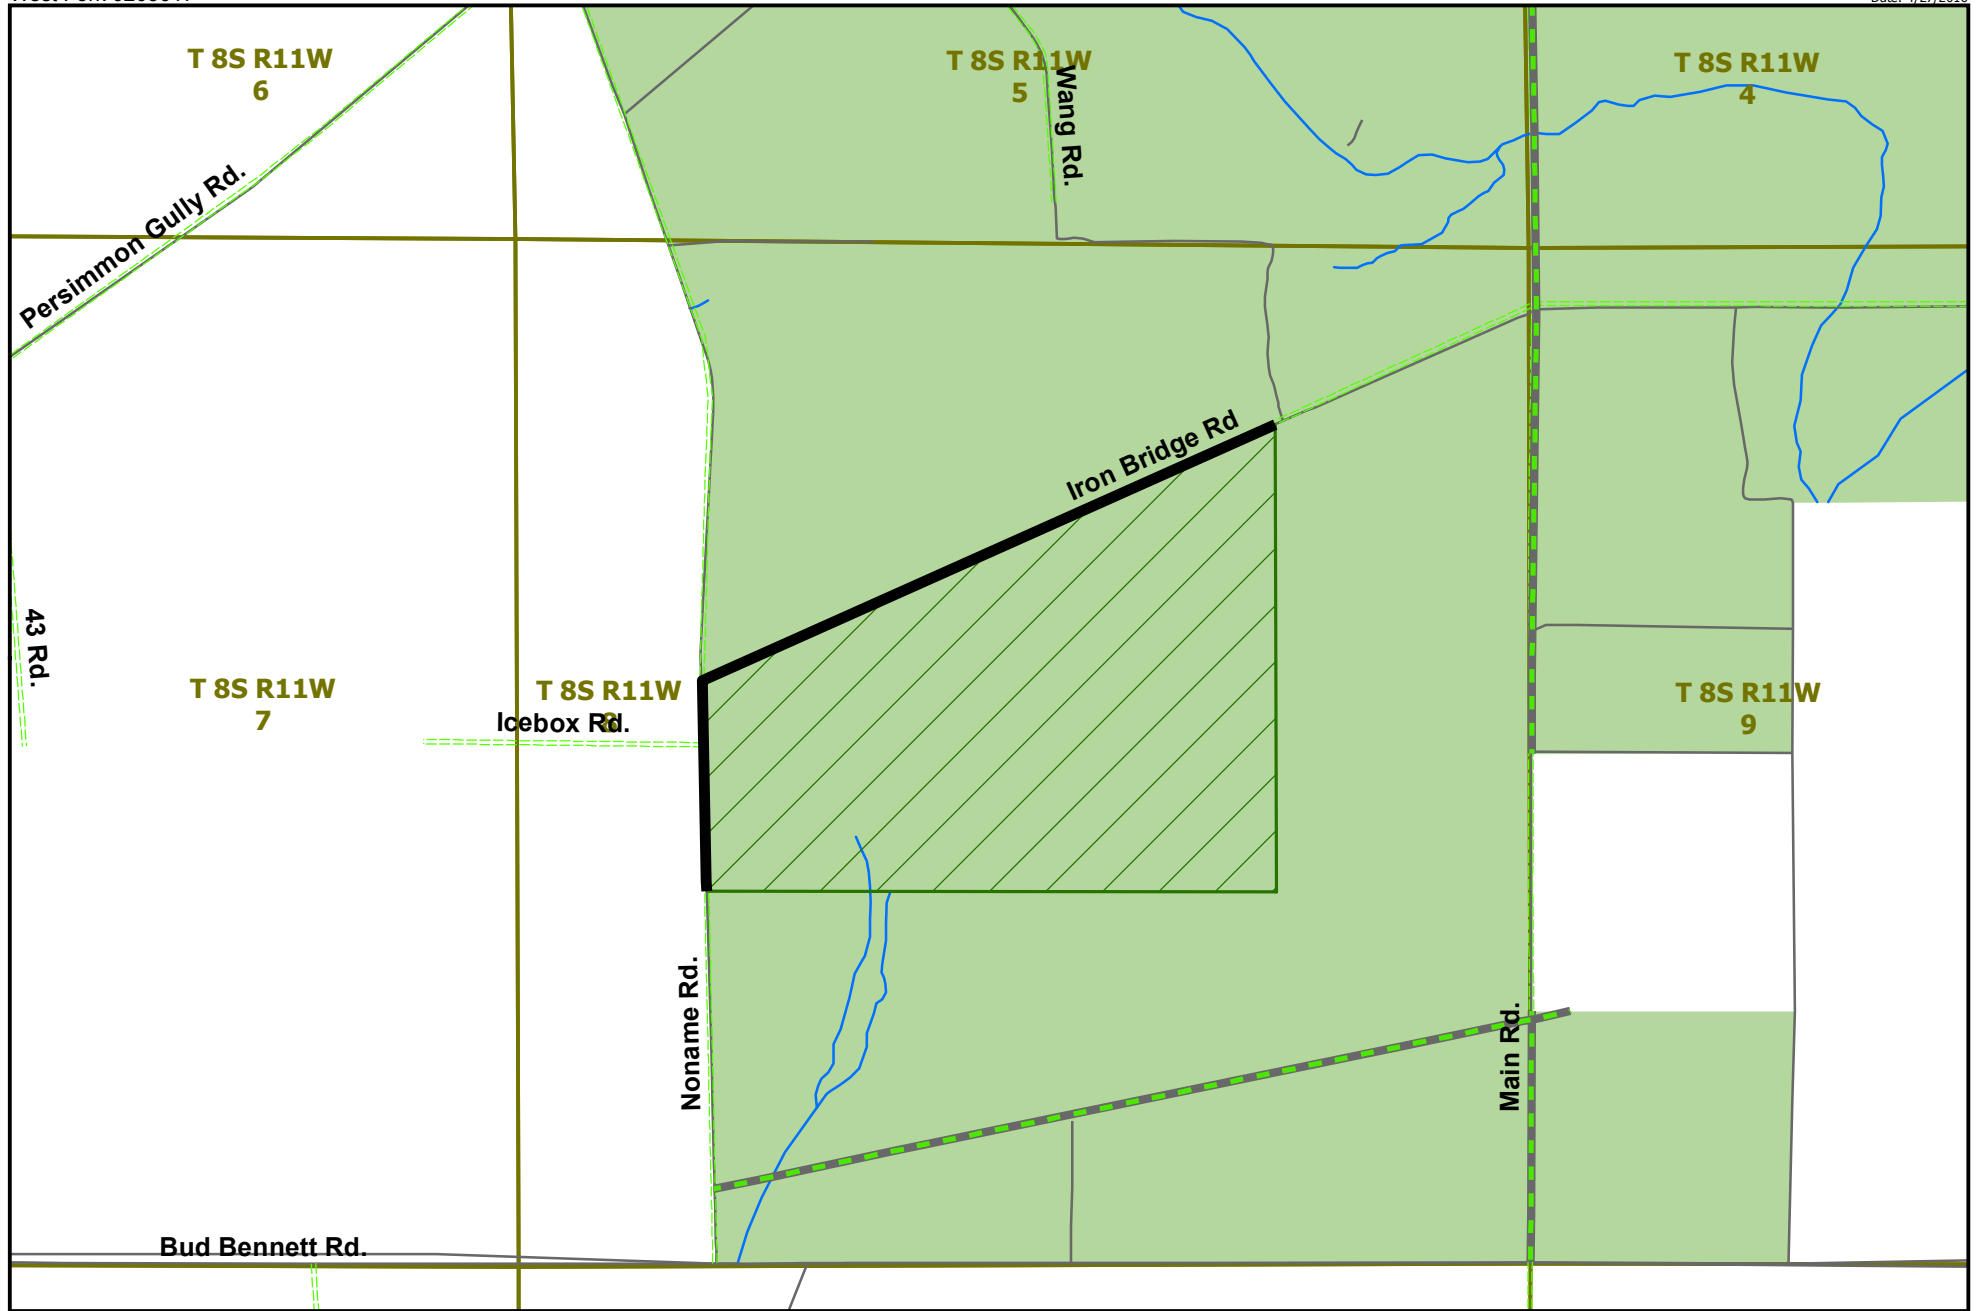

MWF IV Acadia, LLC

West Fork 0203017

Potential Landsale in Calcasieu Parish, LA

Sale Acres: 121.07±

Date: 4/27/2016

1 inch = 1,000 feet

- ROW Easement
- Pipeline
- Land Sale Area
- Powerline
- MWFAC Timberlands

MOLPUS WOODLANDS GROUP®

Event Number: pen_MWFACLS0013