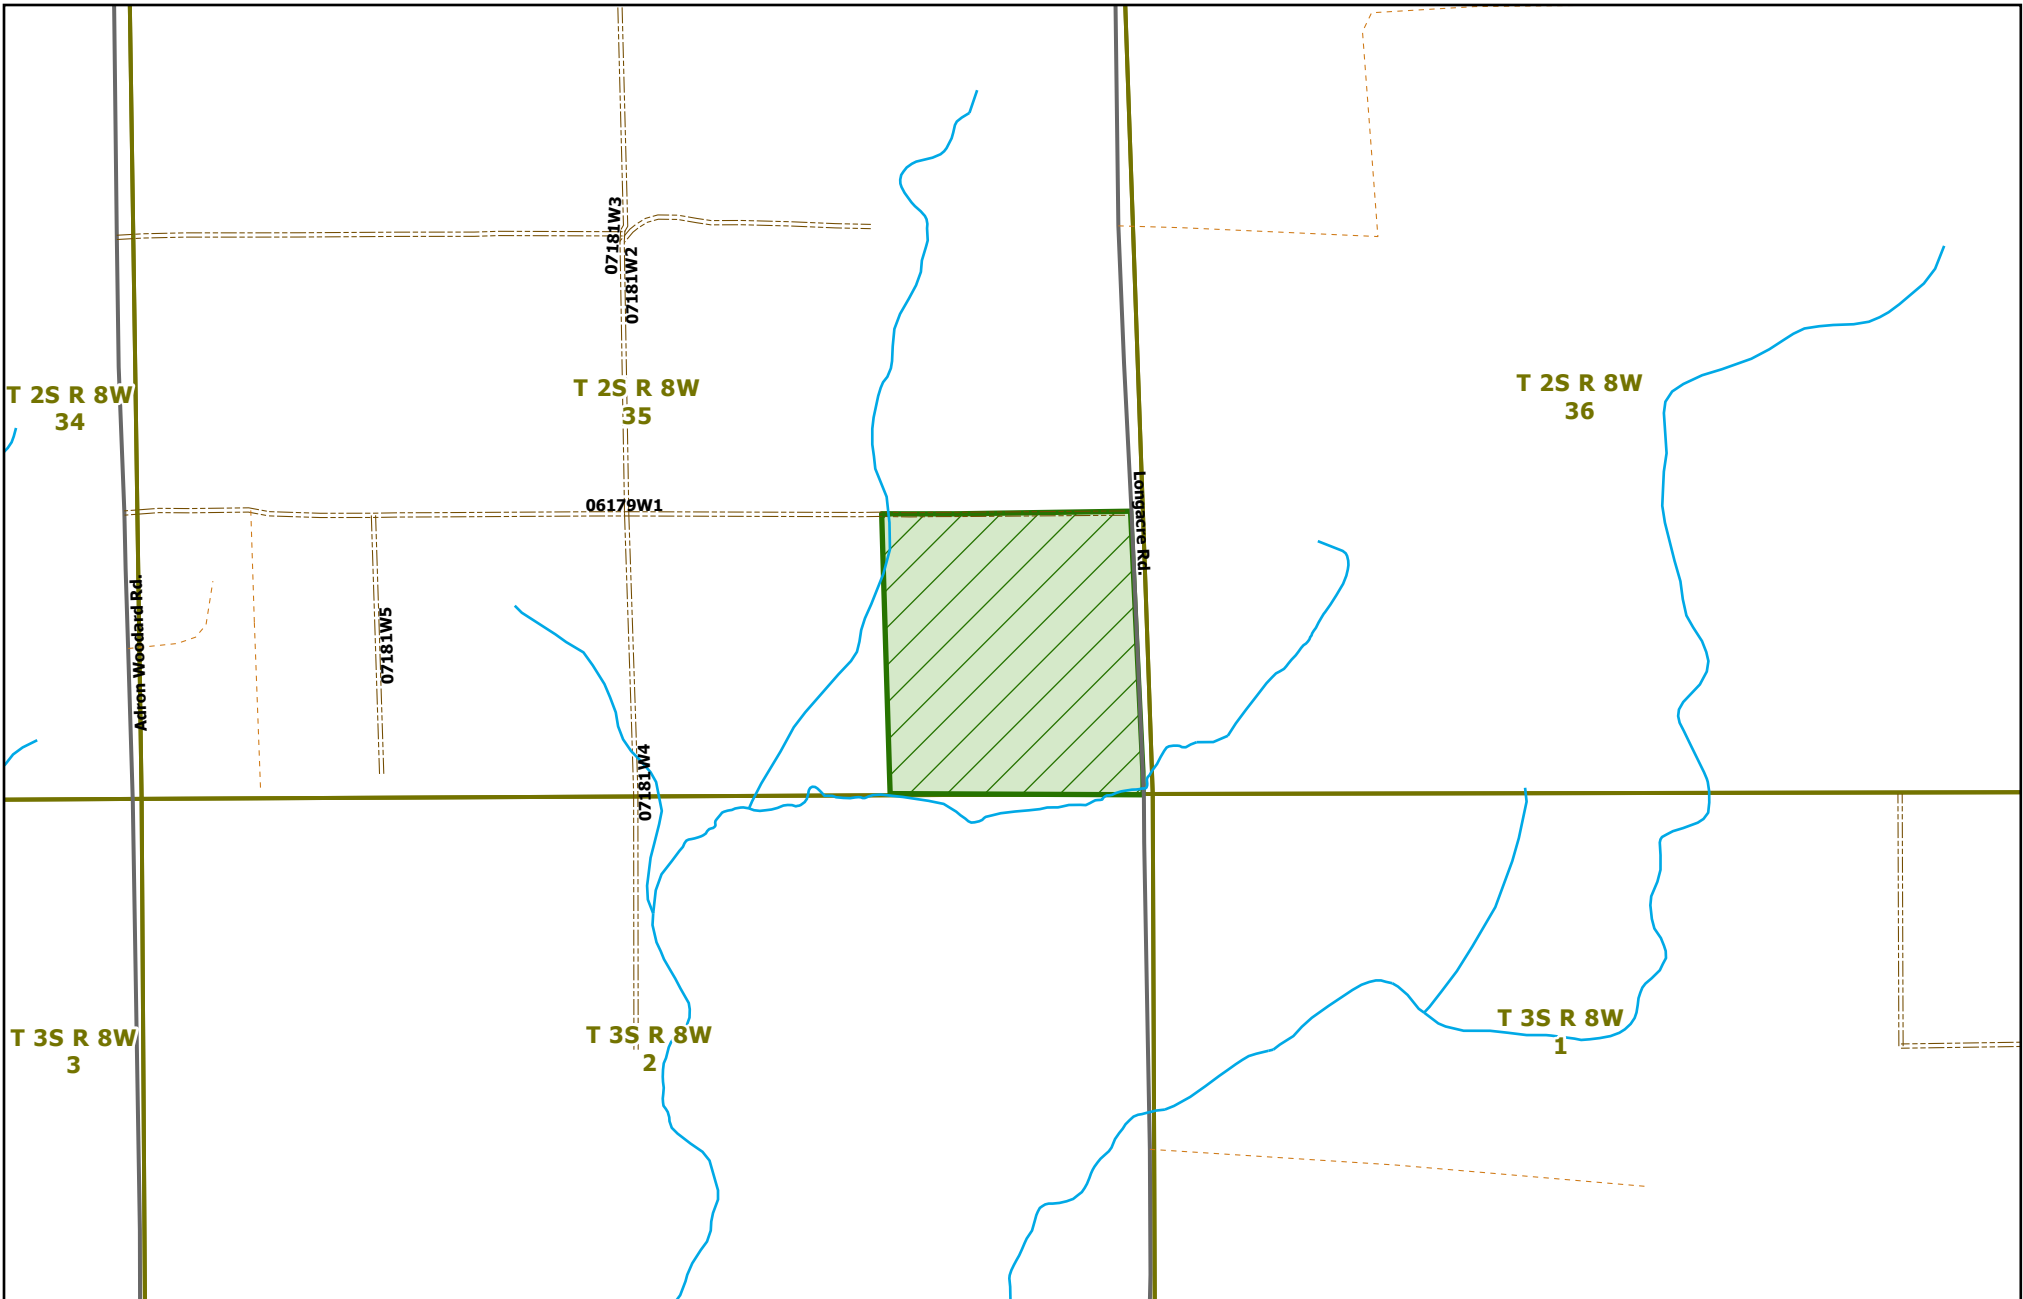

MWF IV Acadia, LLC

Bundicks - 0202001

Potential Land Sale in Beauregard Parish, LA
Sale Acres: 44.07

Date Saved 5/20/2019 1:48 PM

1 inch equals 1,000 feet

Center 93°9'10"W 30°50'29"N

Landsale Area MWFAC Timberlands

Event: pen_MWFACLS0147