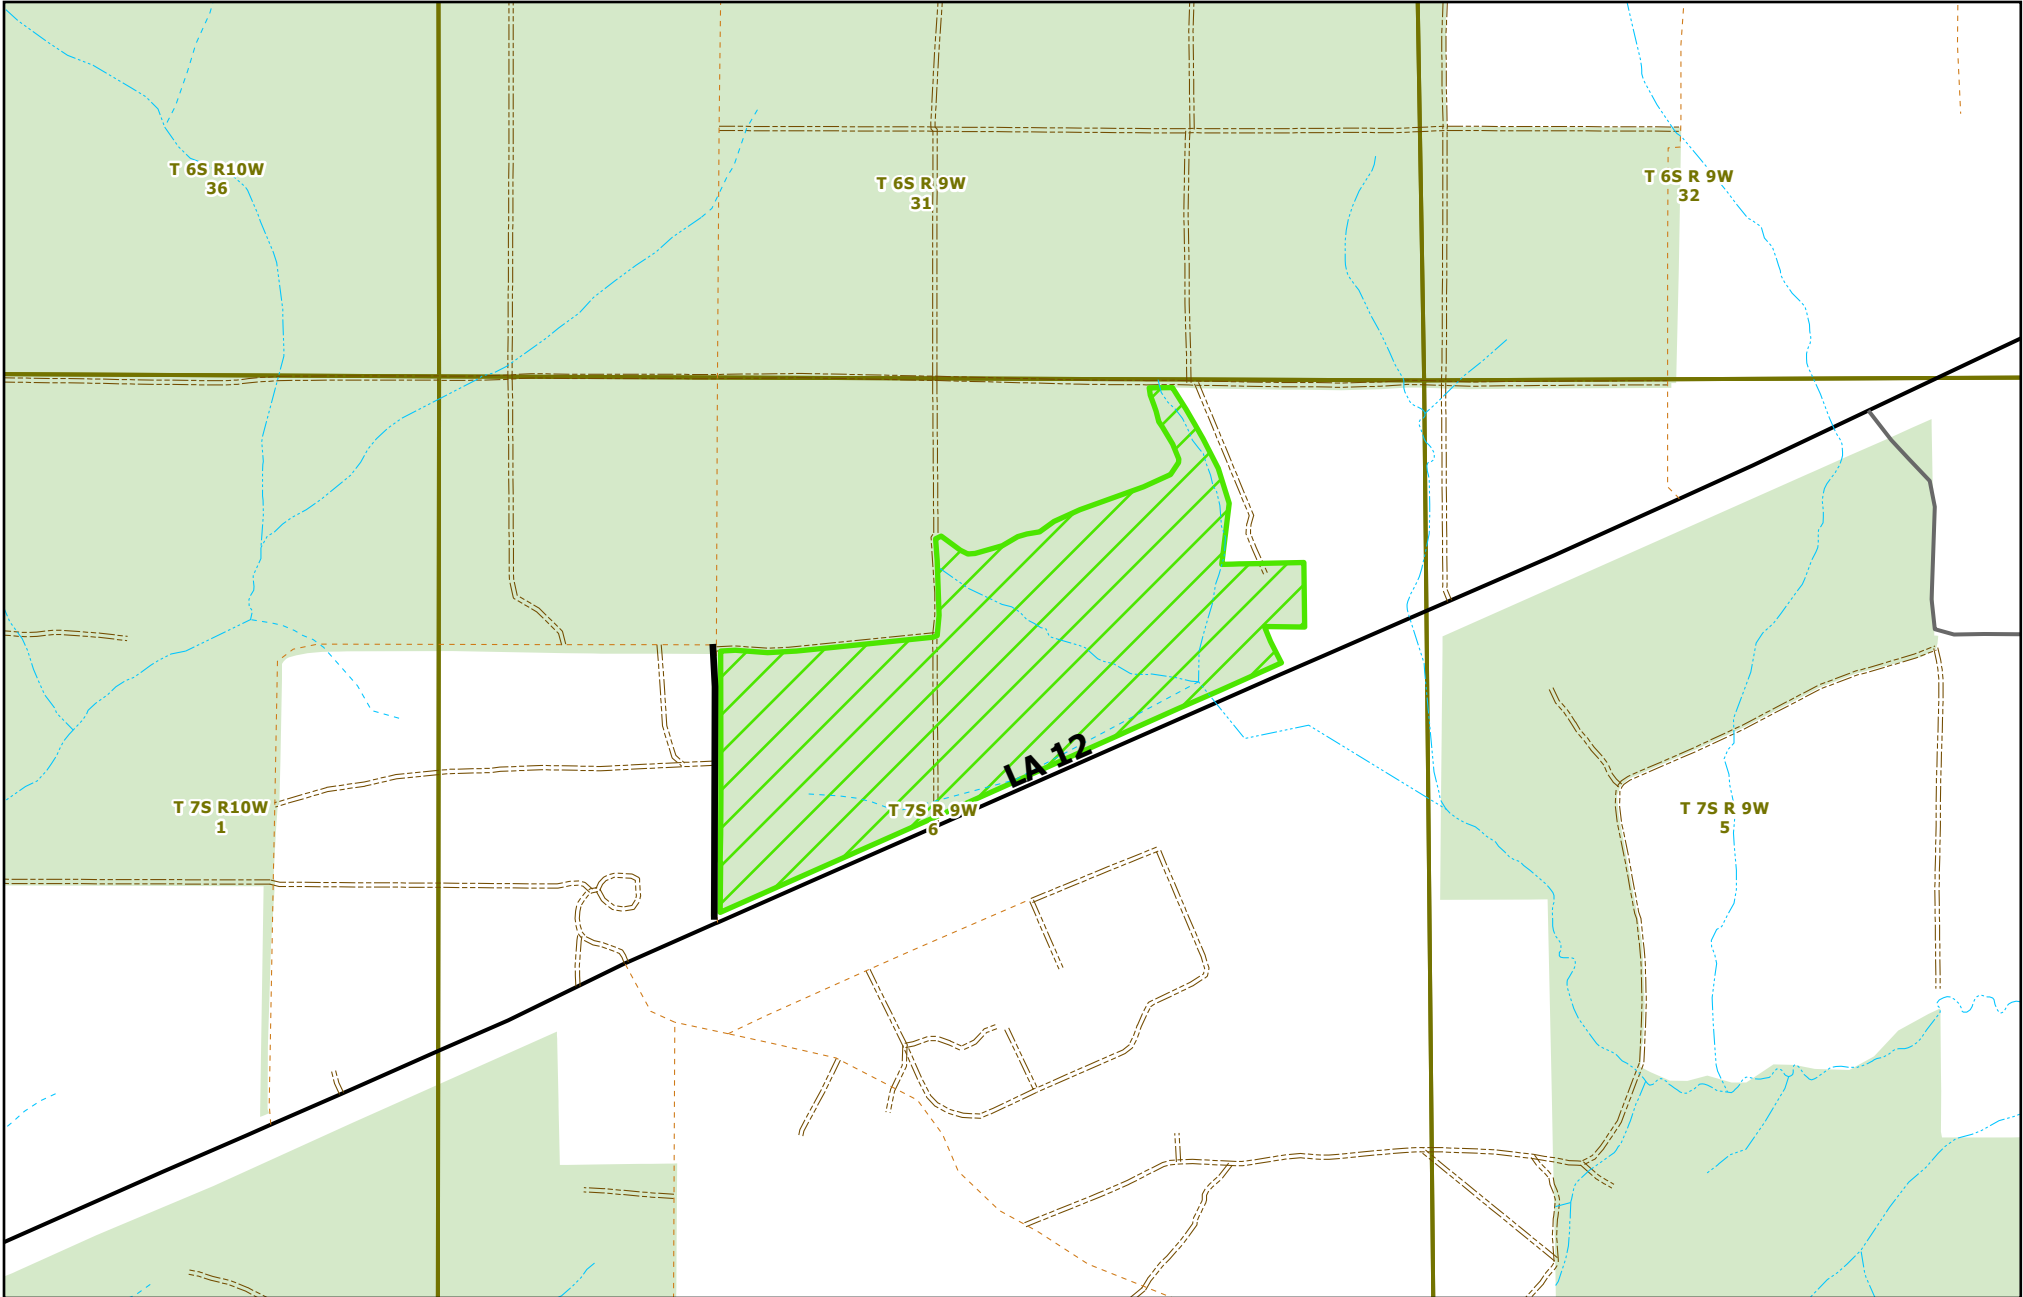

MWF IV Acadia, LLC

Bundicks - 0202084

Land Sale Beauregard Parish, LA
Sale Acres: 79.0±

Date Saved 2/10/2021 10:41 AM

1 inch equals 1,000 feet

Center 93°19'28"W 30°29'10"N

- ROW Easement
- Project Area
- MWFAC Timberlands

Event: MWFACLS0112