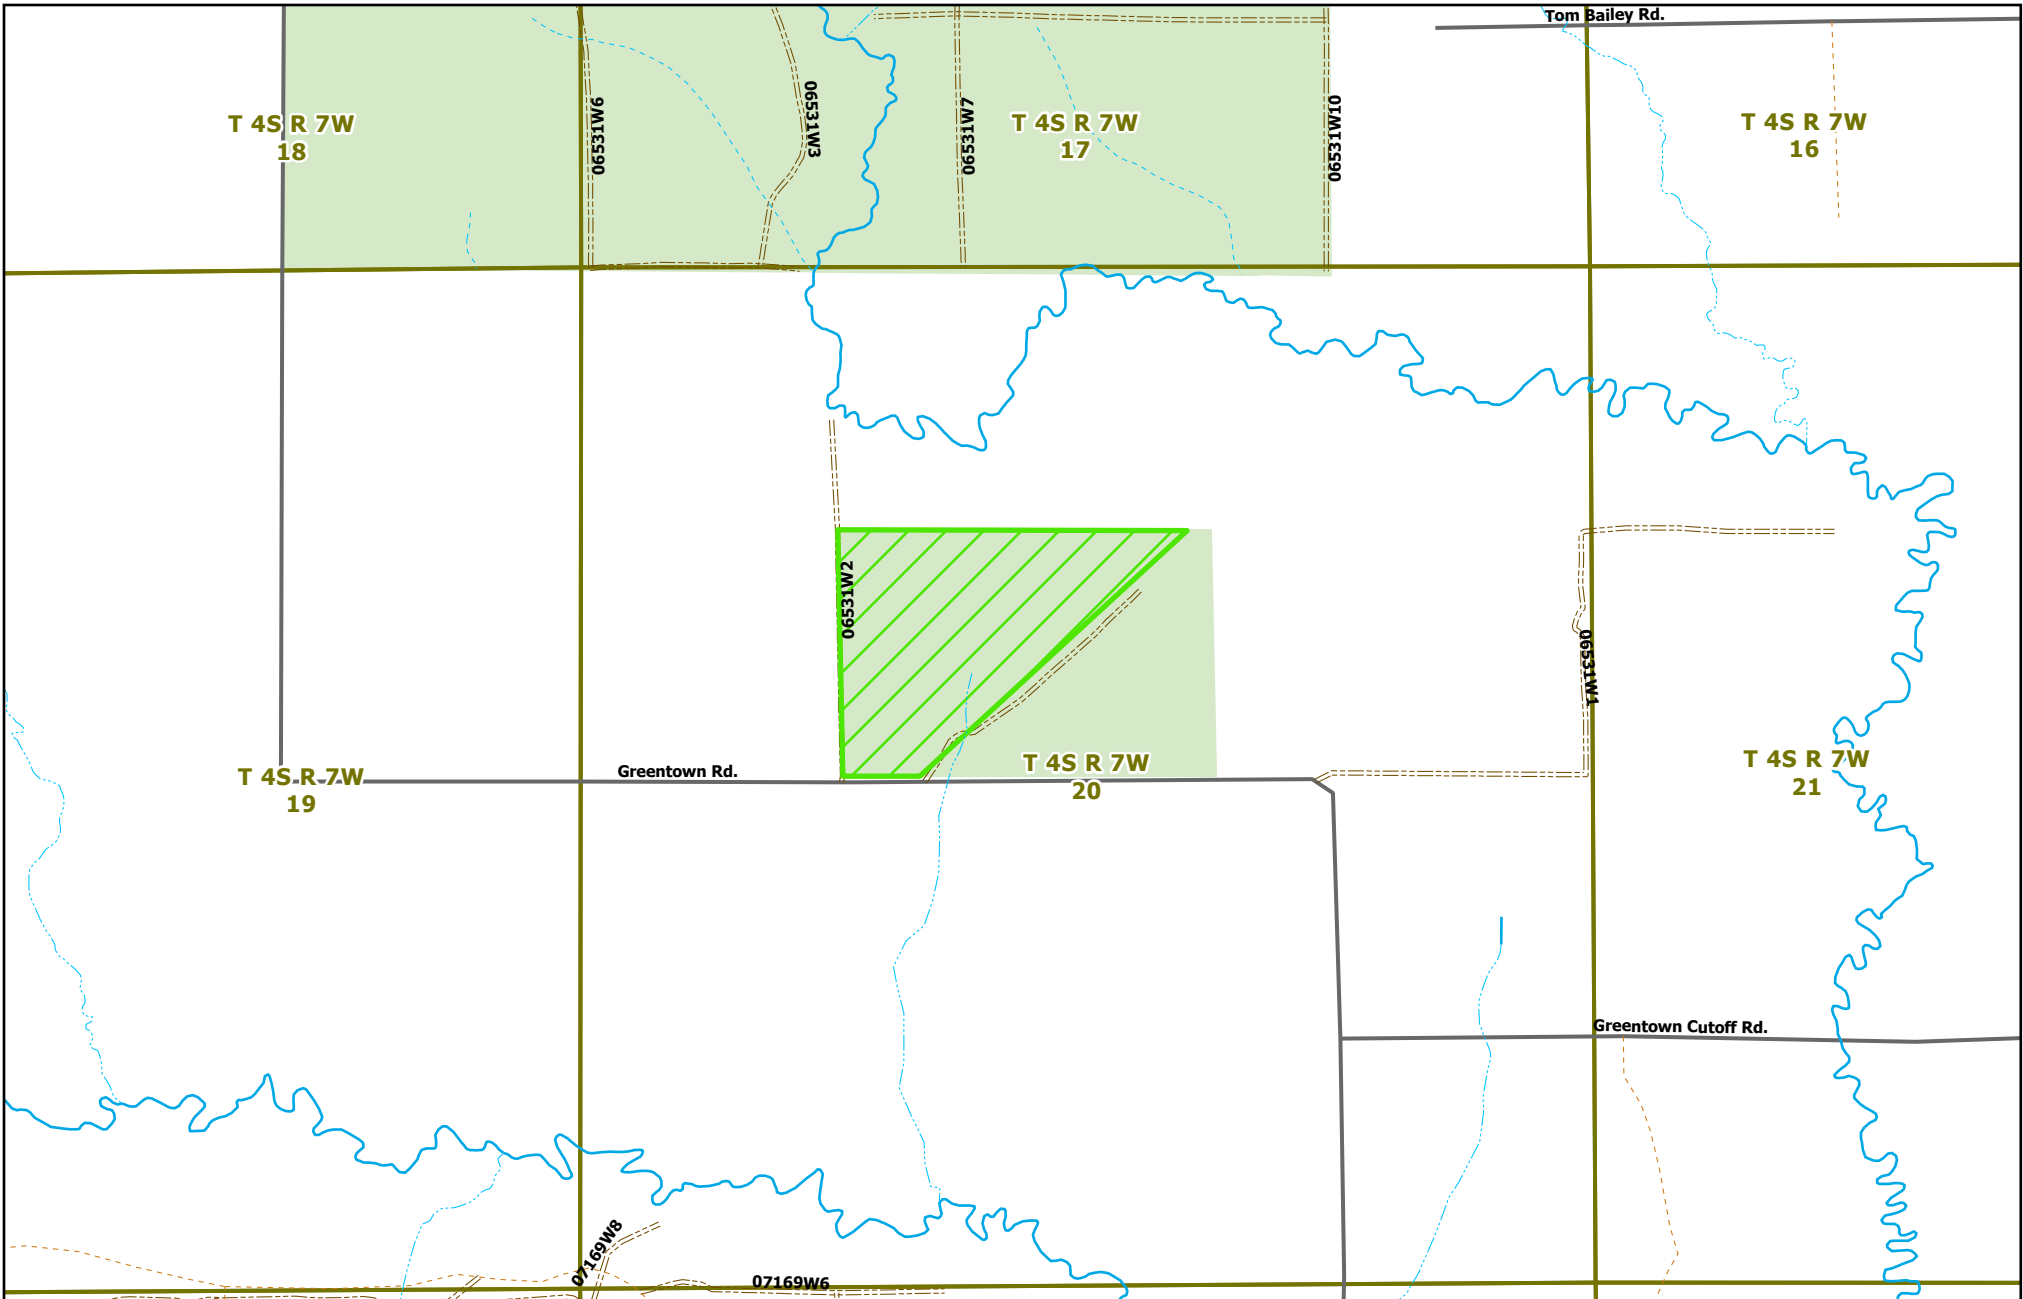

MWF IV Acadia, LLC

Bundicks - 0202029

Potential Land Sale Beauregard Parish, LA

Sale Acres: 32.7±

Date Saved 1/6/2020 4:15 PM

1 inch equals 1,000 feet

Center 93°6'23"W 30°41'43"N

MWFAC Timberlands Project Area

Event: MWFACLS0053

MOLPUS TIMBERLANDS MANAGEMENT, LLC*