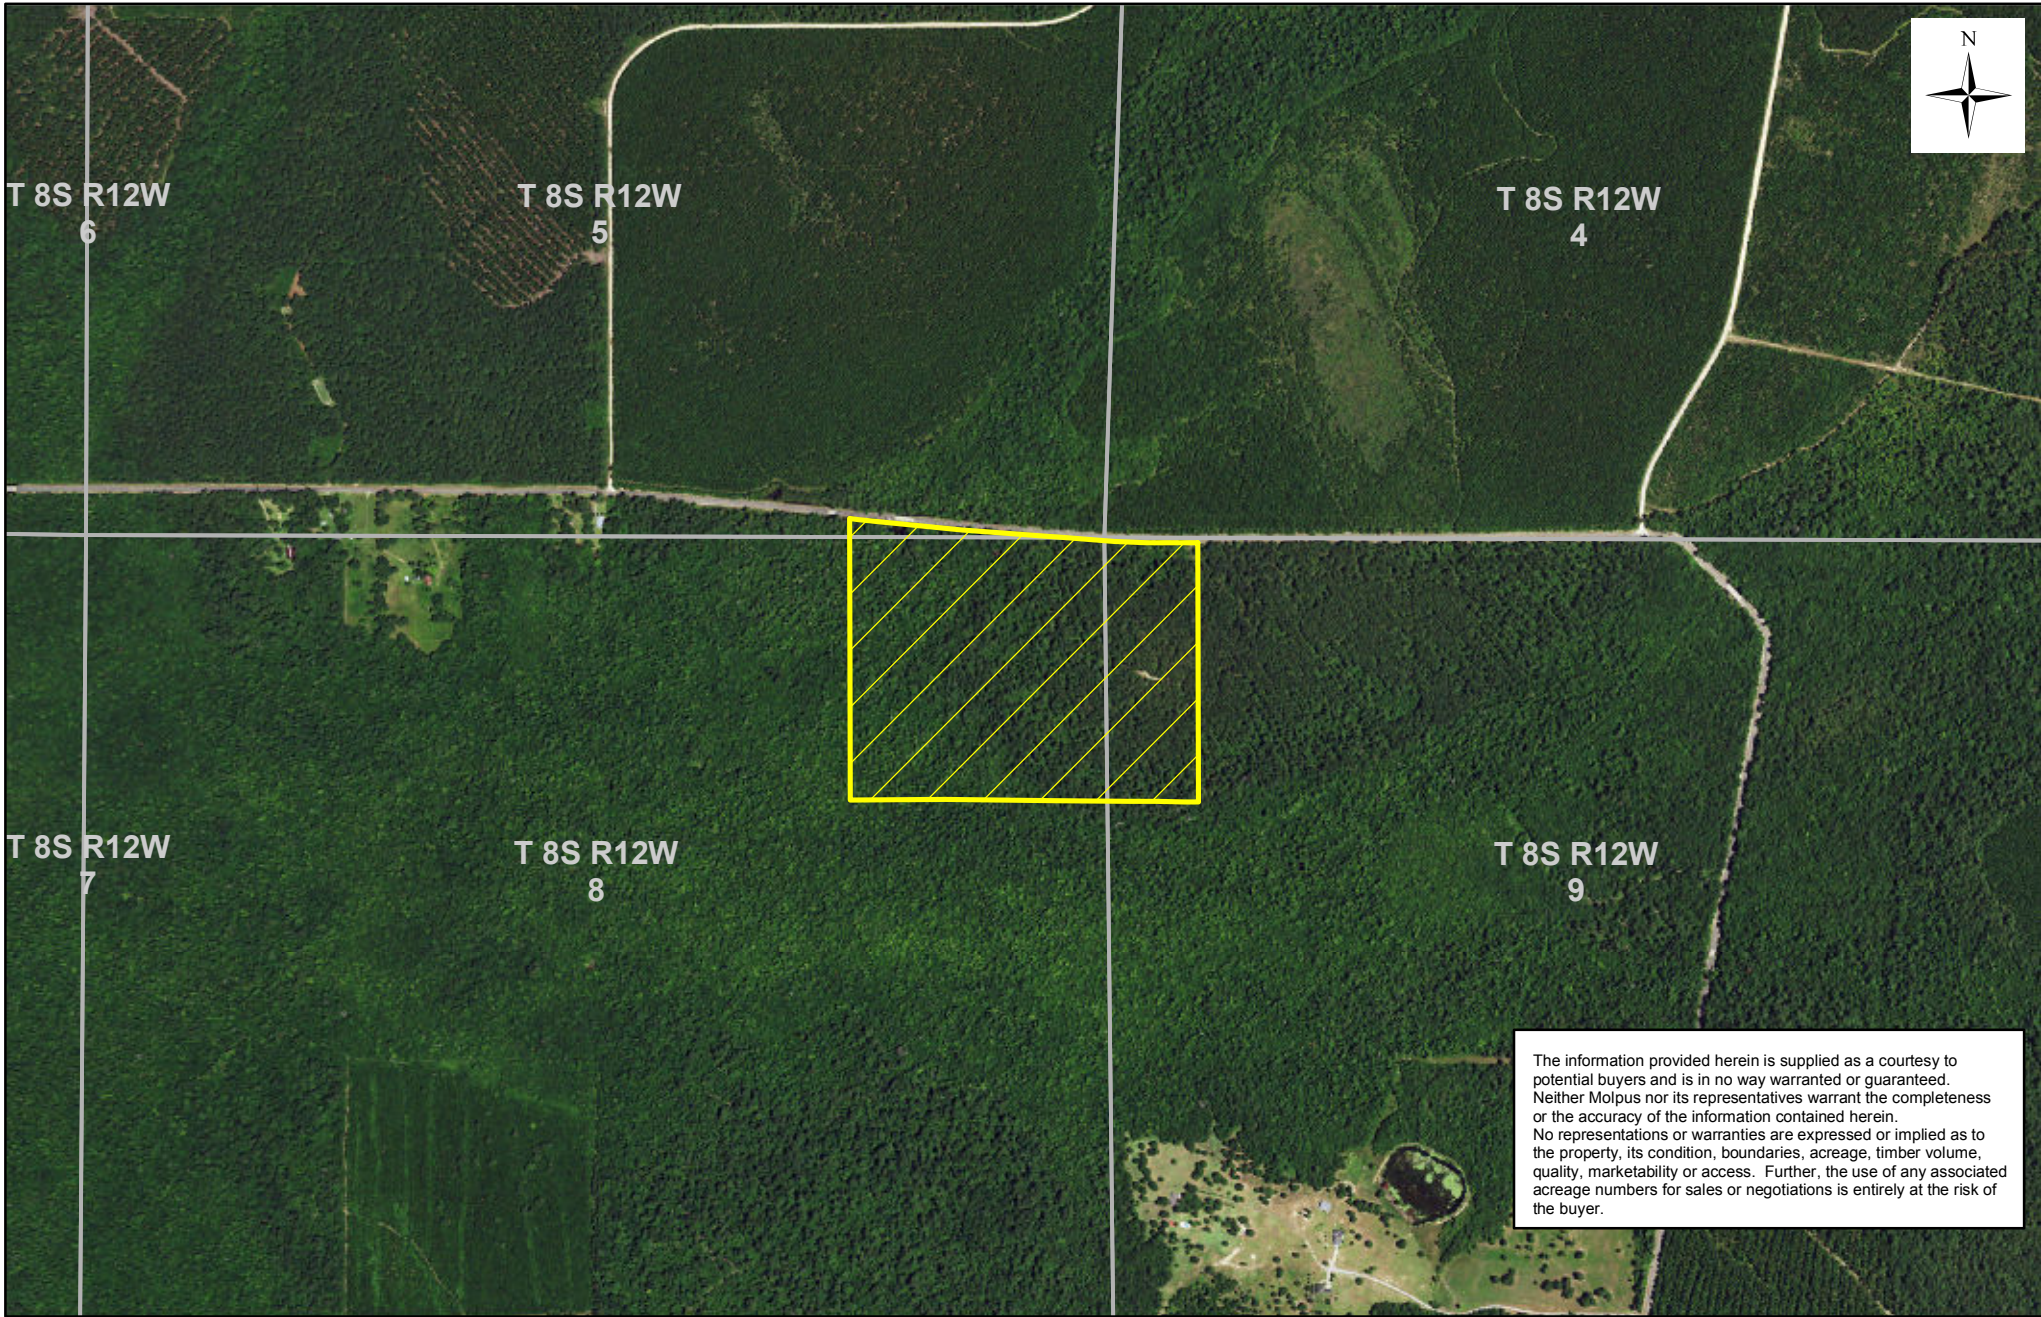

MWF Madison, LLC - Green Island Unit (0145) - Compartment 027
Sale Area - 56 +/- Acres

The information provided herein is supplied as a courtesy to potential buyers and is in no way warranted or guaranteed. Neither Molpus nor its representatives warrant the completeness or the accuracy of the information contained herein. No representations or warranties are expressed or implied as to the property, its condition, boundaries, acreage, timber volume, quality, marketability or access. Further, the use of any associated acreage numbers for sales or negotiations is entirely at the risk of the buyer.

Calcasieu Parish, LA
PEN_MWFMALS0016

Date: 8/23/2016