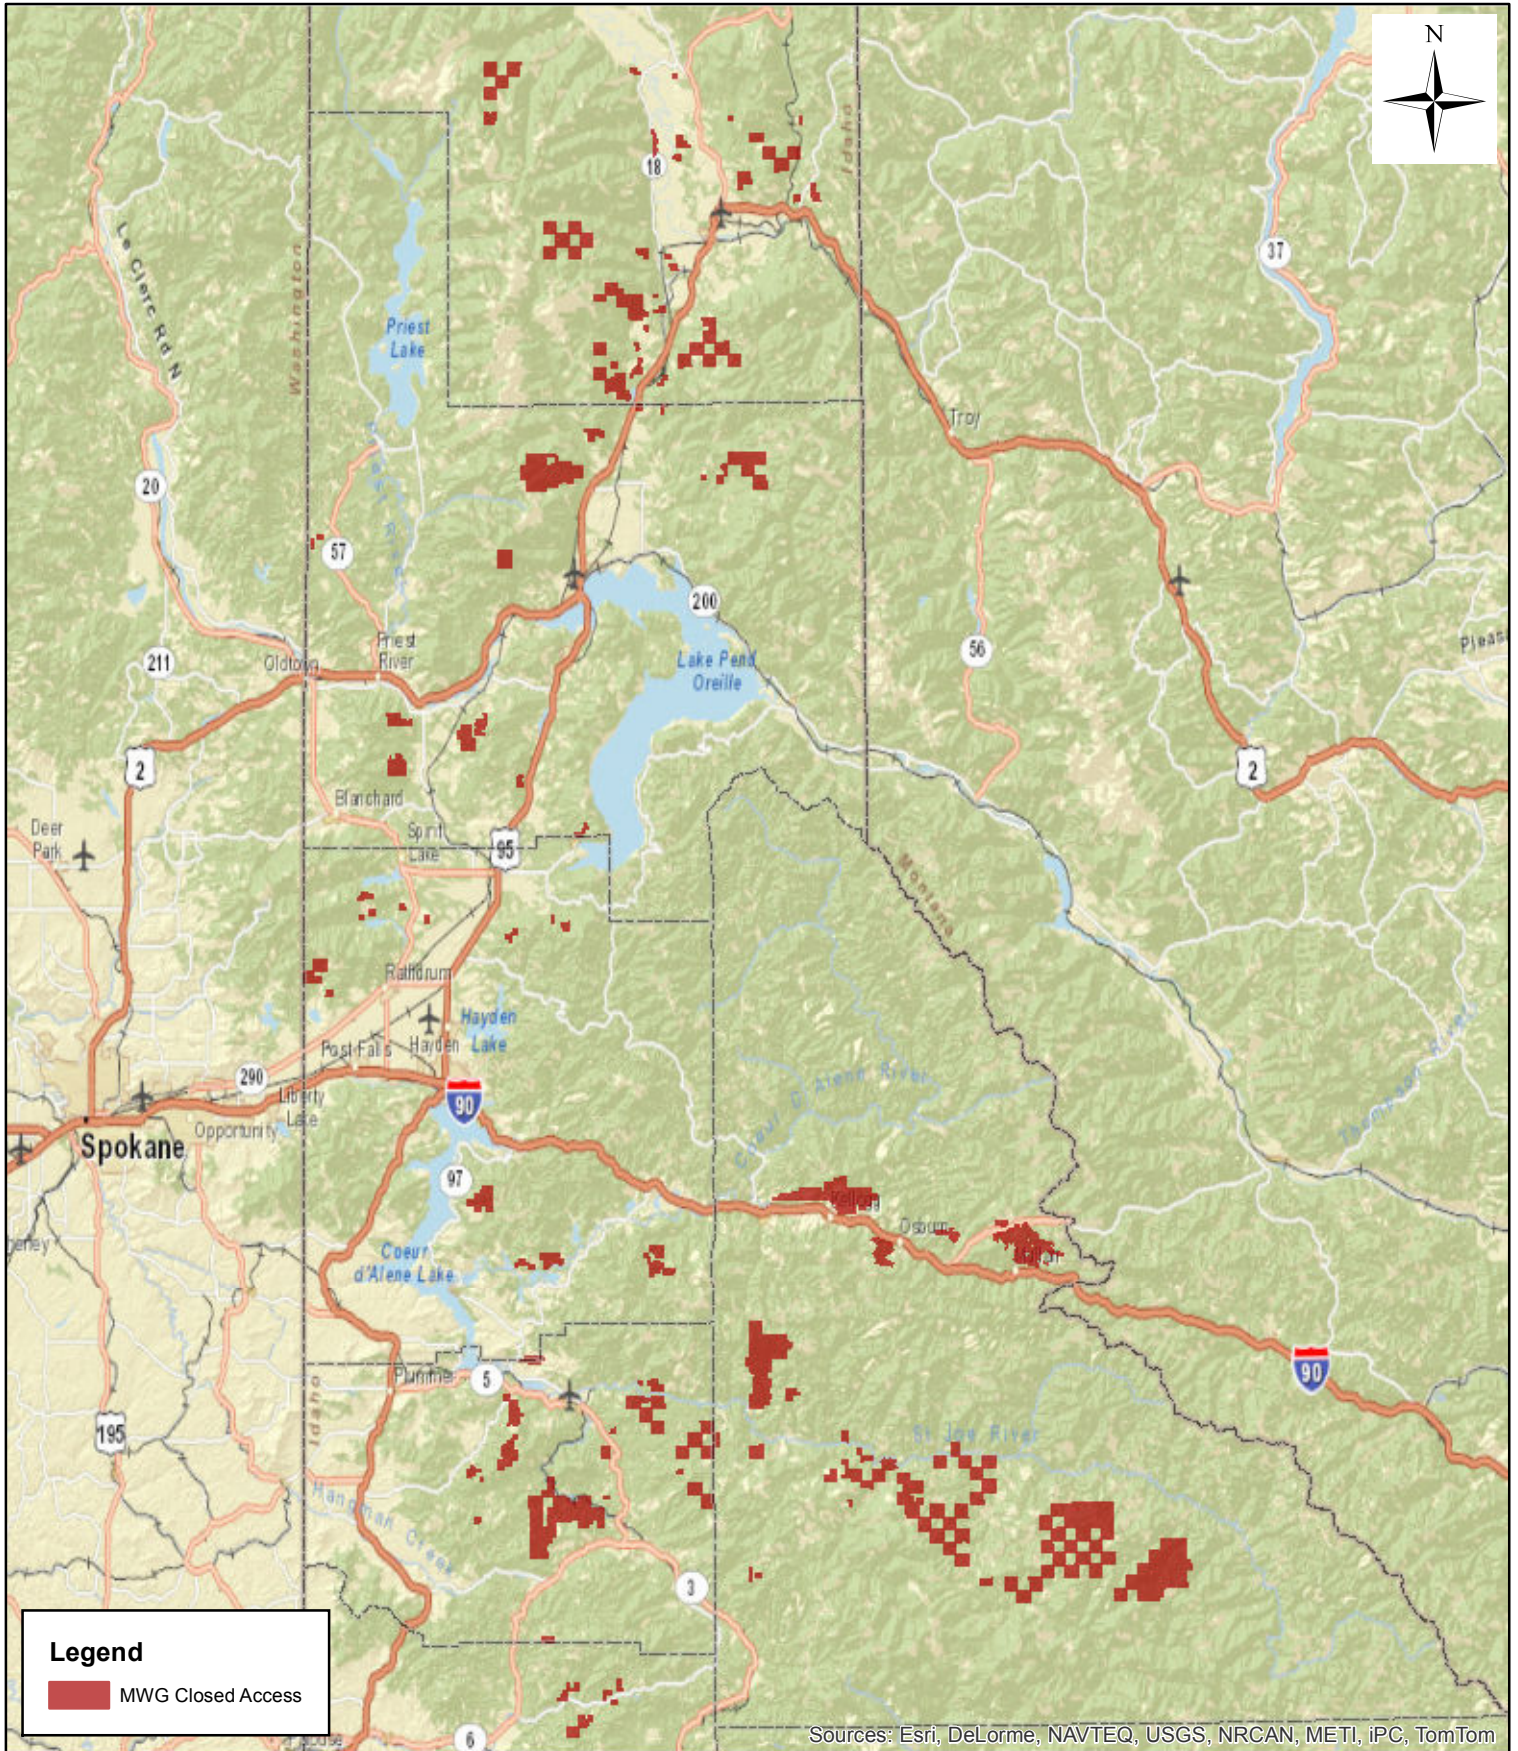

MWF Managed Properties - Northwest Idaho Public Access Closures Due to Fire Danger

Sources: Esri, DeLorme, NAVTEQ, USGS, NRCAN, METI, iPC, TomTom

August 31, 2015